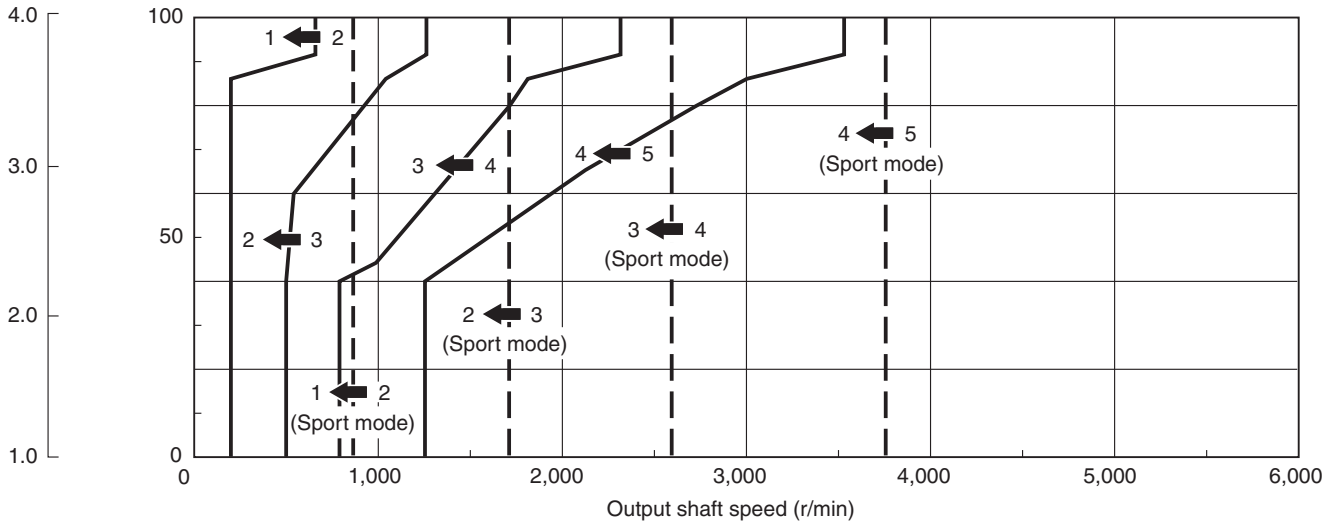

Accelerator pedal opening voltage (V)

Accelerator pedal opening (%)

Tire size: 265/70R16

Tire size: 205R16C