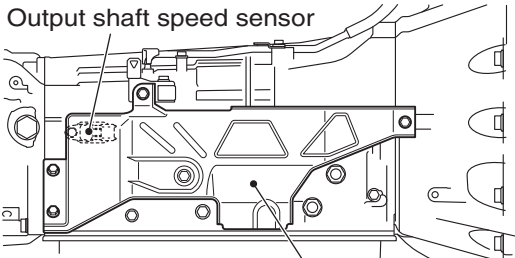

Output shaft speed sensor

Equipment side connector

Heat protector

ACE02054 AB