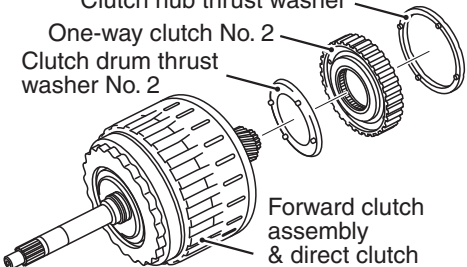

Clutch hub thrust washer

One-way clutch No. 2

Clutch drum thrust washer No. 2

Forward clutch  
assembly  
& direct clutch  
assembly

AK801260 AB