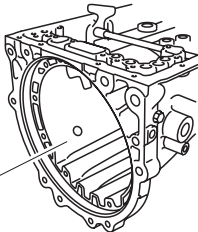

Planetary carrier thrust washer No. 2

FR planetary gear assembly

AK801267AB