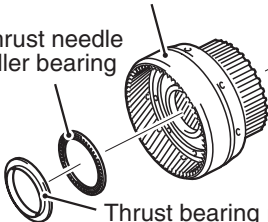

FR planetary ring gear &
FR planetary ring gear flange &
centre planetary ring gear

Thrust needle
roller bearing

Thrust bearing race No. 3

AK801268AC