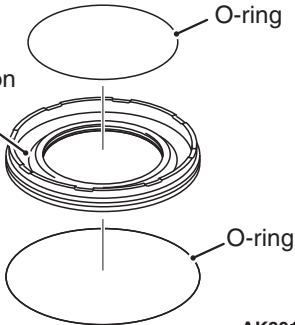

Brake reaction sleeve

AK801291 AB