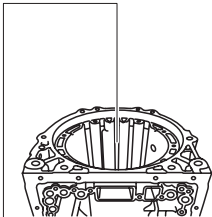

Thrust needle
roller bearing

Thrust bearing
race No. 4

Centre planetary
gear assembly

Planetary sun
gear

AK801471AC