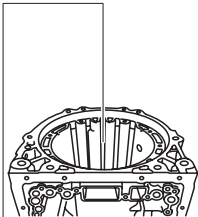

Thrust bearing race
No. 3

Thrust needle roller
bearing

FR planetary ring gear
& FR planetary ring
gear flange & Centre
planetary ring gear

AK801472AC