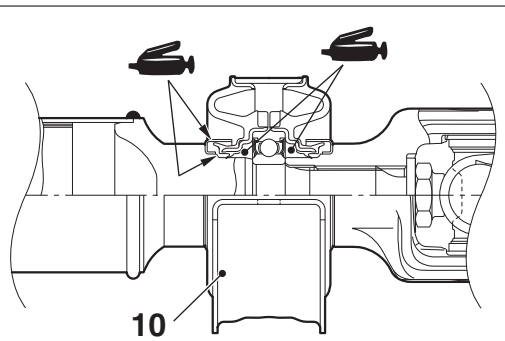

<Except High rider>

Grease: SHOWA SHELL
SUNLIGHT NO.2 or equivalent

Grease: MULTEMP AC-J