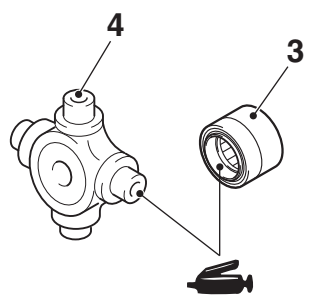

<Except High rider>

Grease: SHOWA SHELL
SUNLIGHT NO.2 or equivalent

Grease: MULTEMP AC-J