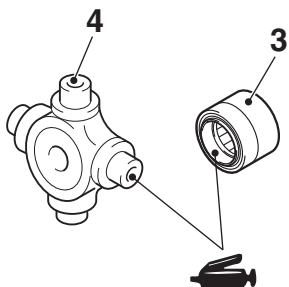

<High rider (Except 4N1)>

Grease: SHOWA SHELL  
SUNLIGHT NO.2 or equivalent

Grease: MULTEMP AC-J