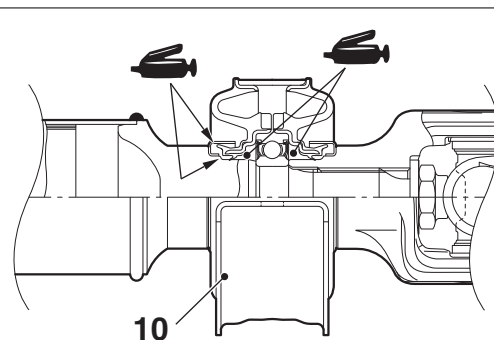

<High rider (Except 4N1)>

Grease: SHOWA SHELL  
SUNLIGHT NO.2 or equivalent

Grease: MULTEMP AC-J