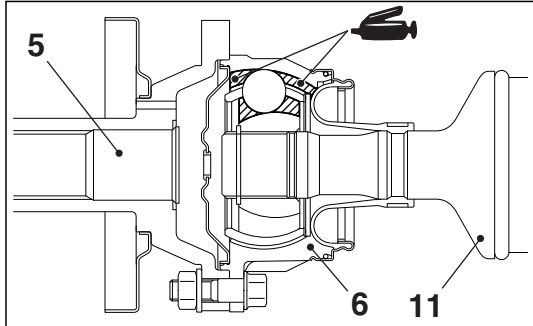

<High rider (4N1-A/T)>

Grease: SHOWA SHELL
SUNLIGHT NO.2 or equivalent

Grease: MULTEMP AC-J

Grease: NKG607