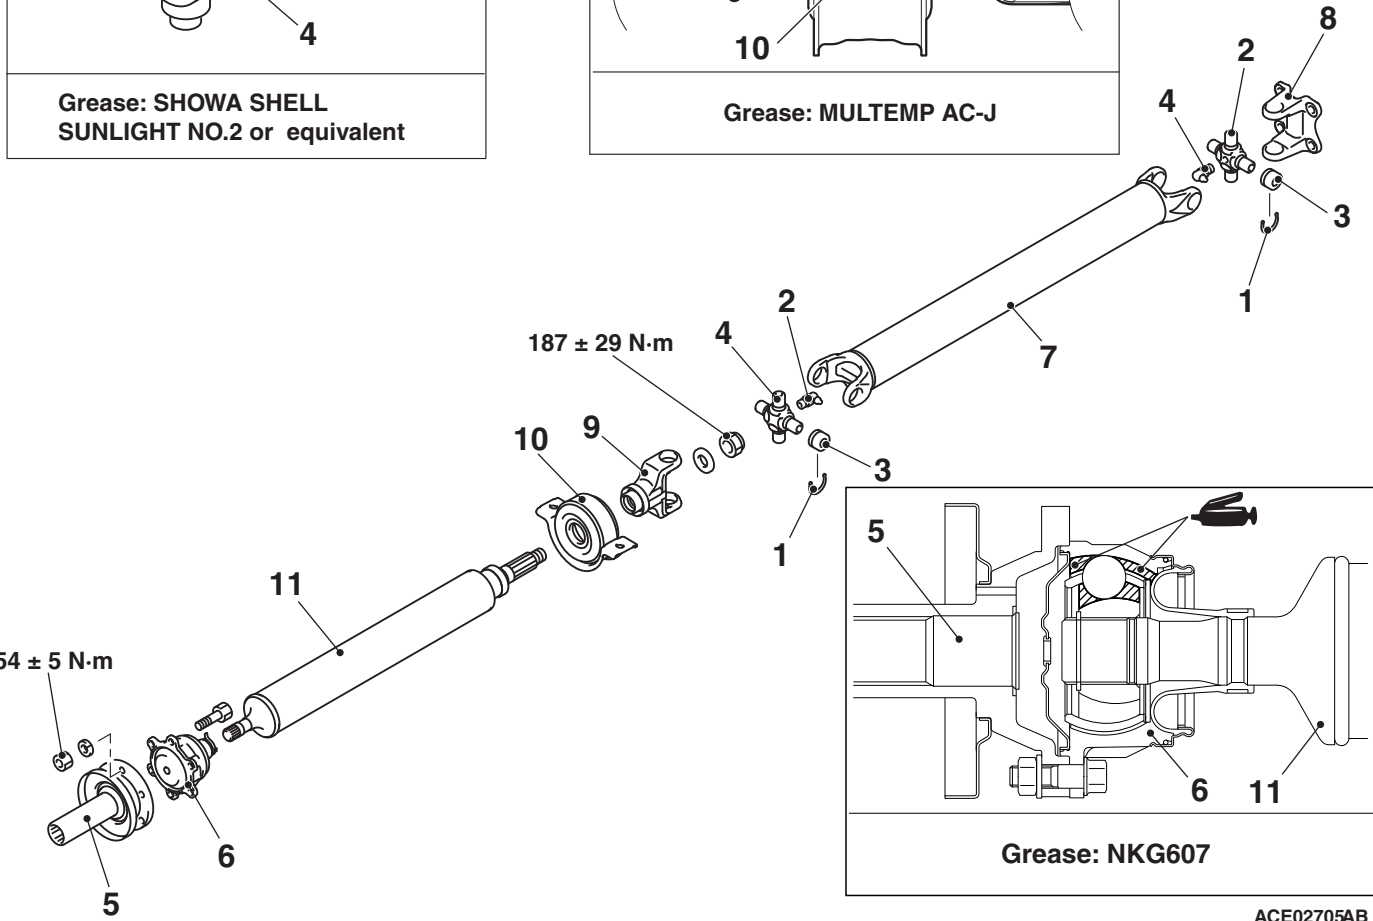

<High rider (4N1-A/T)>

Grease: SHOWA SHELL
SUNLIGHT NO.2 or equivalent

Grease: MULTEMP AC-J

Grease: NKG607