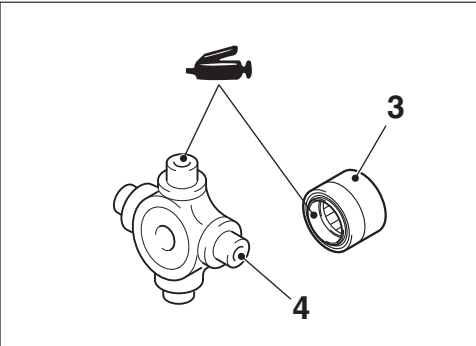

<High rider (4N1-A/T)>

Grease: SHOWA SHELL
SUNLIGHT NO.2 or equivalent

Grease: MULTEMP AC-J

Grease: NKG607