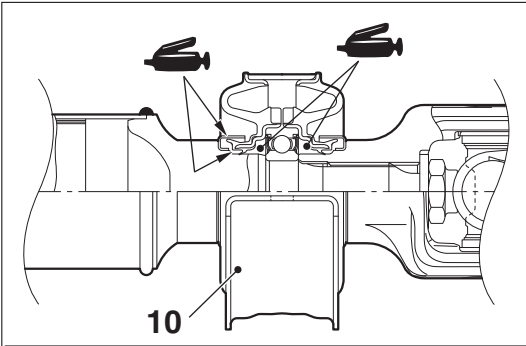

<High rider (4N1-A/T)>

Grease: SHOWA SHELL
SUNLIGHT NO.2 or equivalent

Grease: MULTEMP AC-J

Grease: NKG607