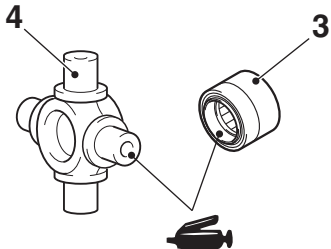

Front propeller shaft <4G6, 4D5-M/T>

**Grease: SHOWA SHELL
SUNLIGHT NO.2 or equivalent**