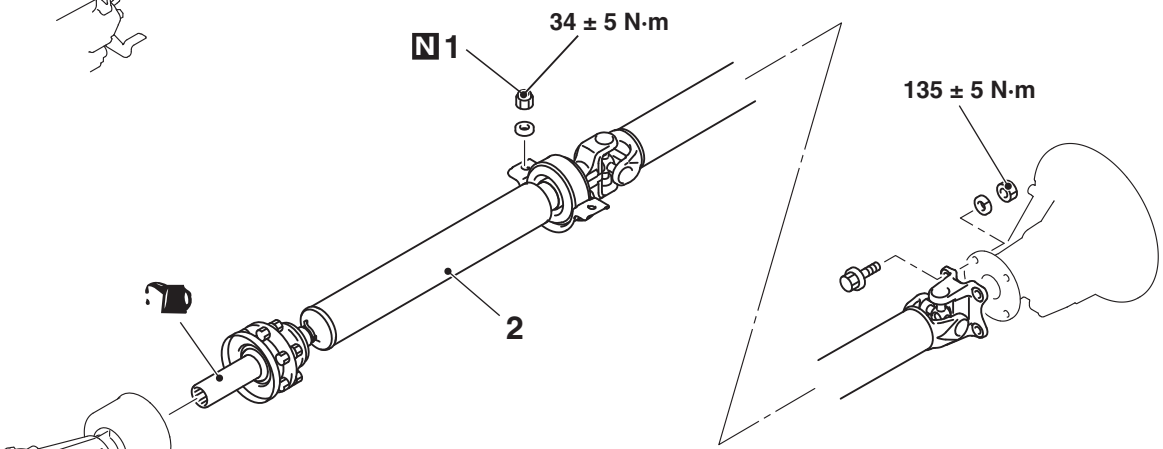

<4N1>

<M/T>

<A/T>

Gear Oil :MITSUBISHI MOTORS GENUINE ATF-PA