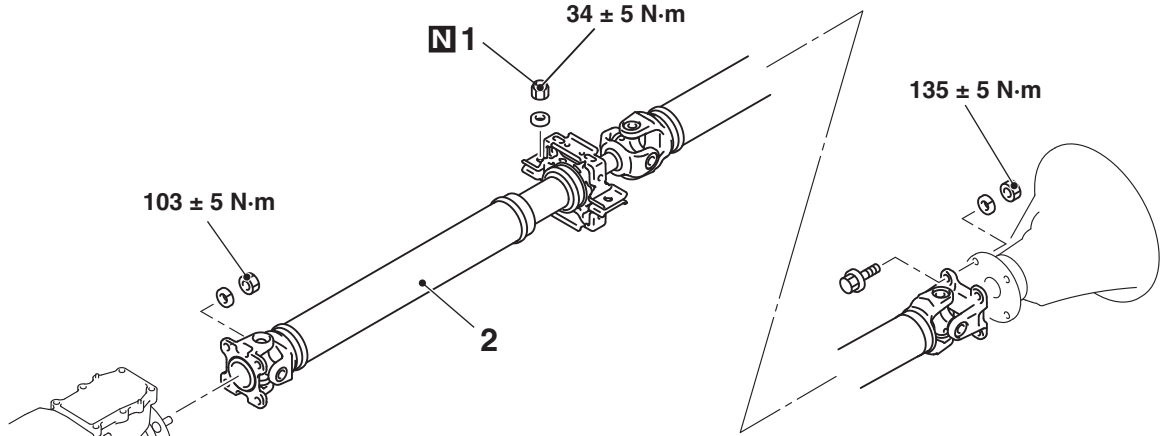

<4N1>

<M/T>

<A/T>

Gear Oil :MITSUBISHI MOTORS GENUINE ATF-PA