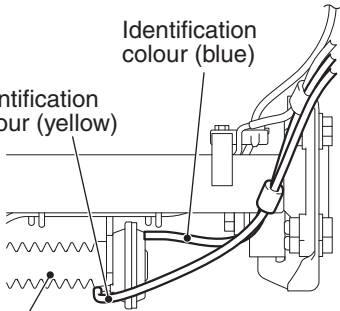

Identification  
colour (yellow)

Identification  
colour (blue)

Actuator

**ACE01673AC**