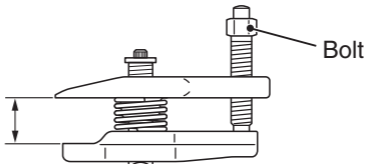

Parallel

Bolt

Knob

Good

Bad

AC106821AB