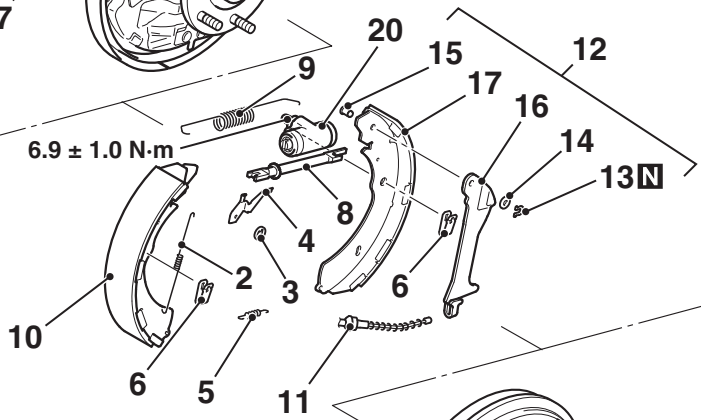

<2WD (except High rider)>

<2WD (High rider), 4WD>

ACE01895AB

Specified grease: Cosmo rubber grease or equivalent

Specified grease: Solvest 842M or Molykote 44MA or equivalent