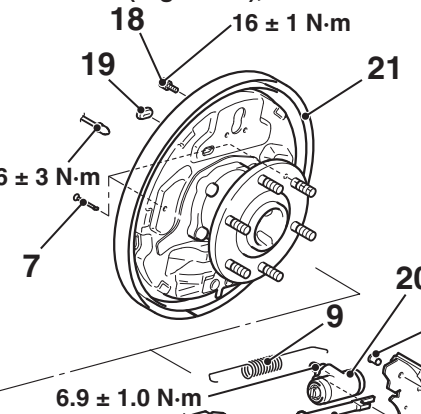

<2WD (except High rider)>

<2WD (High rider), 4WD>

ACE01895AB

Specified grease: Cosmo rubber grease or equivalent

Specified grease: Solvest 842M or Molykote 44MA or equivalent