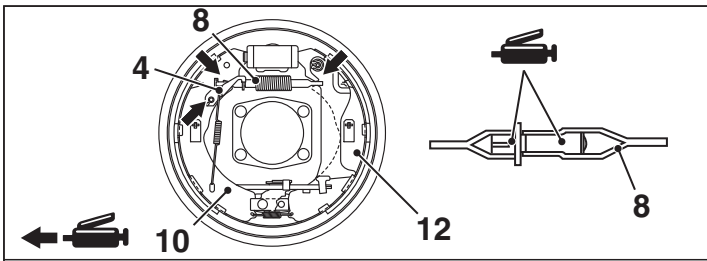

<2WD (except High rider)>

<2WD (High rider), 4WD>

ACE01895AB

Specified grease: Cosmo rubber grease or equivalent

Specified grease: Solvest 842M or Molykote 44MA or equivalent