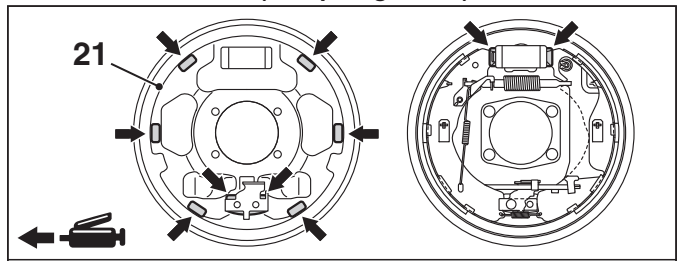

<2WD (except High rider)>

<2WD (High rider), 4WD>

ACE01895AB

Specified grease: Cosmo rubber grease or equivalent

Specified grease: Solvest 842M or Molykote 44MA or equivalent