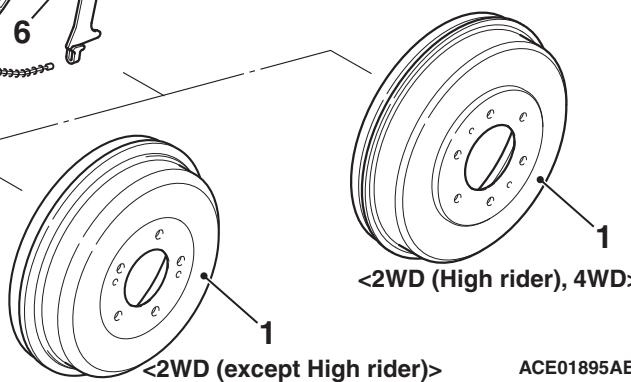

<2WD (except High rider)>

<2WD (High rider), 4WD>

ACE01895AB

Specified grease: Cosmo rubber grease or equivalent

Specified grease: Solvest 842M or Molykote 44MA or equivalent