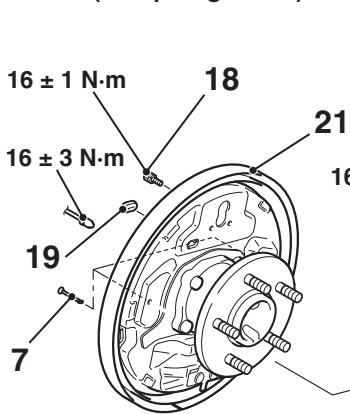

<2WD (except High rider)>

<2WD (High rider), 4WD>

ACE01895AB

Specified grease: Cosmo rubber grease or equivalent

Specified grease: Solvest 842M or Molykote 44MA or equivalent