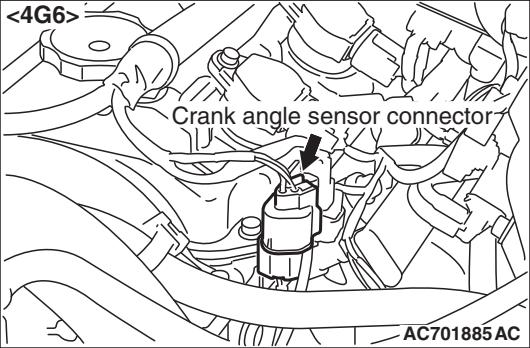

<4G6>

Crank angle sensor connector

AC701885 AC