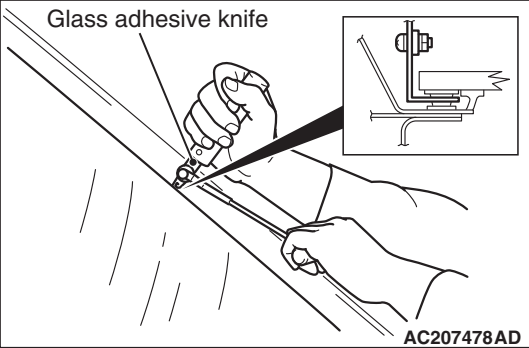

Glass adhesive knife

AC207478AD