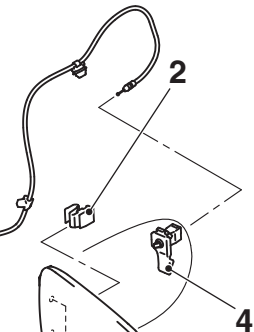

<Club cab >

Fuel filler lid height and clearance adjustment

5

3

<Single cab >

3

5.0 ± 2.0 N·m

1

5

1

5.0 ± 2.0 N·m