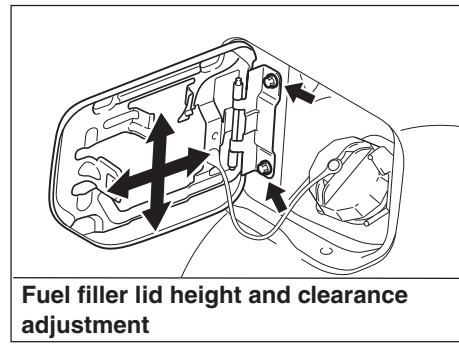

<Club cab >

Fuel filler lid height and clearance adjustment

5

3

<Single cab >

3

5.0 ± 2.0 N·m

1