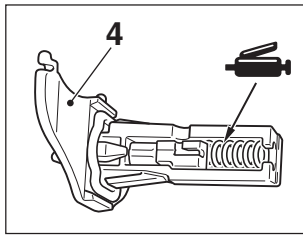

<Club cab >

Fuel filler lid height and clearance adjustment

5

3

<Single cab >

3

5.0 ± 2.0 N·m

1

5

1

5.0 ± 2.0 N·m