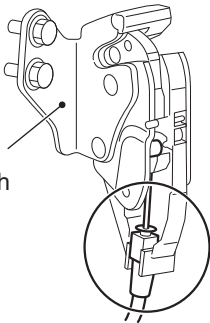

Rear door
upper latch
assembly

ACE01594 AB