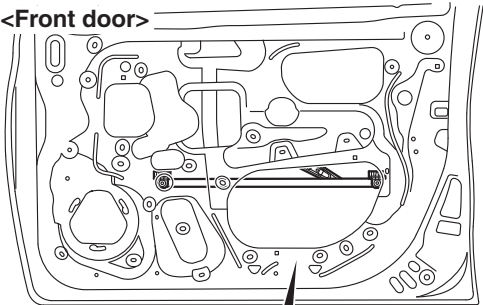

<Front door>

Channel guide mounting bolts

ACE01597AC