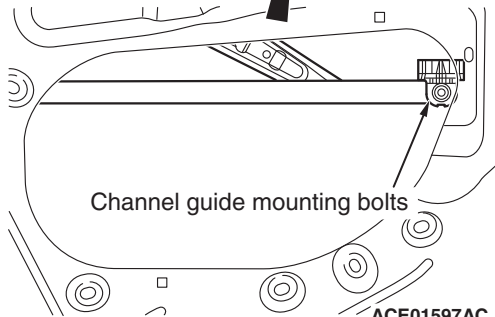

<Front door>

Channel guide mounting bolts

ACE01597AC