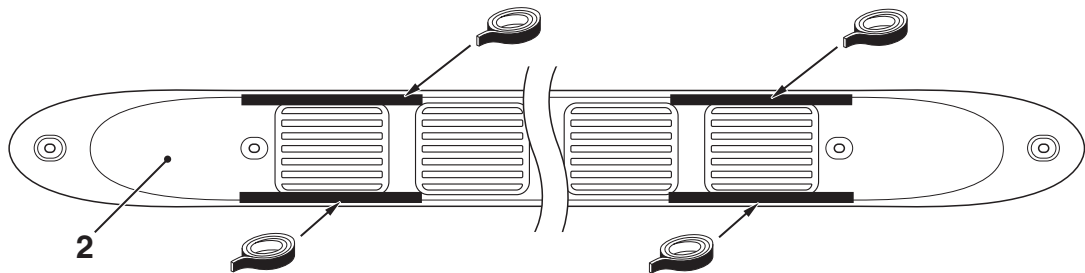

Double-sided tape affixed location

Double-sided tape:
Generic products, 8.0 mm width and 1.6 mm thickness