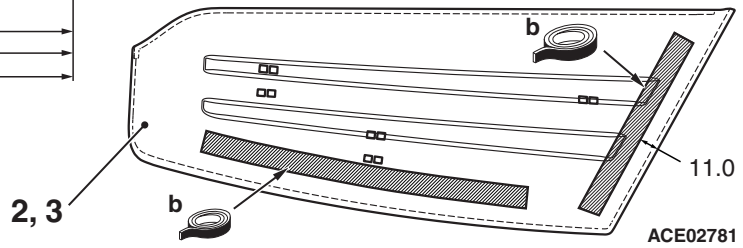

Double-sided tape affixed locations <Rear bumper cover centre>

Double-sided tape affixed locations <Rear bumper cover LH, RH>

Double-sided tape: Generic products a (Rear bumper cover centre): 15.0 mm width and 0.8 mm thickness,
 b (Rear bumper cover LH, RH): 12.0 mm width and 0.8 mm thickness.
 Specified primer: 3M K-500