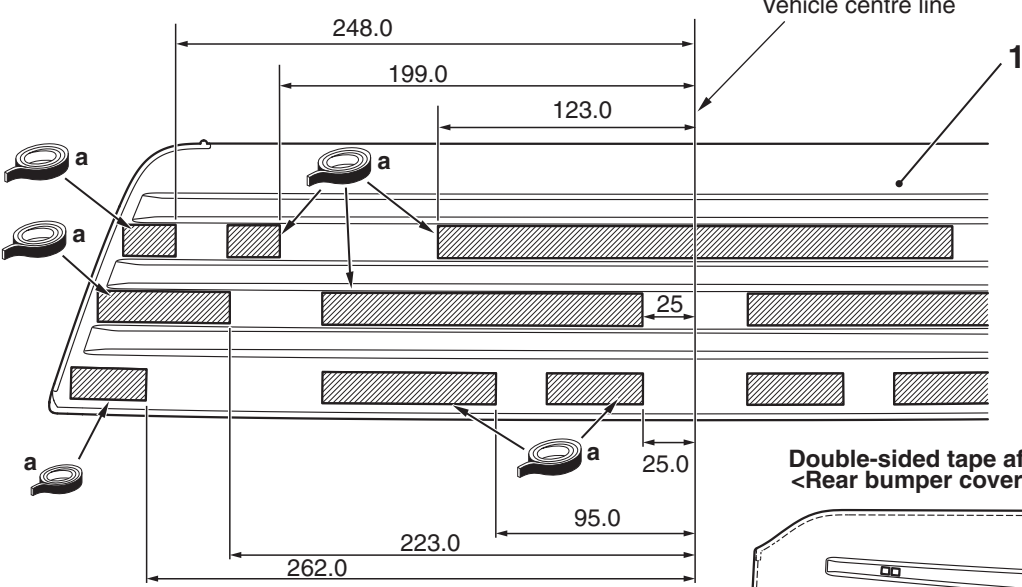

Double-sided tape affixed locations <Rear bumper cover centre>

Double-sided tape affixed locations <Rear bumper cover LH, RH>

Double-sided tape: Generic products a (Rear bumper cover centre): 15.0 mm width and 0.8 mm thickness,
 b (Rear bumper cover LH, RH): 12.0 mm width and 0.8 mm thickness.
 Specified primer: 3M K-500