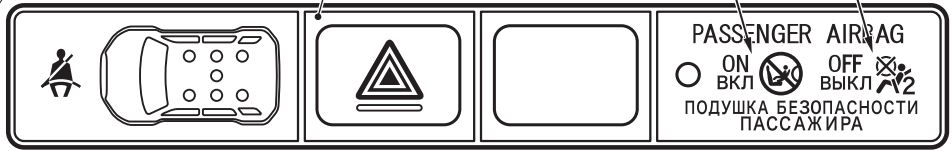

ACE02031

Hazard indicator assembly

Passenger's air bag  
OFF indicator lamp

Passenger's air bag  
ON indicator lamp

ACC00949

ACE02556 AC