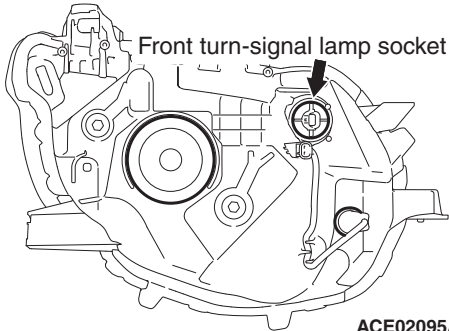

Front turn-signal lamp socket

ACE02095AD