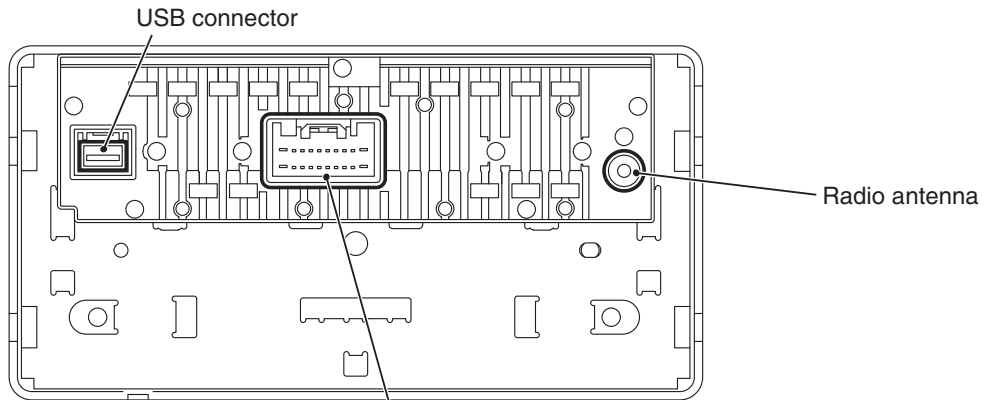

<AM/FM radio/CD player with AUX*>

Connector: D-208

Note

*: Auxiliary Audio connector (mini-jack)

ACE02182

<AM/FM radio/CD player>

Connector: D-208

Connector: D-205 <Vehicles with Hand free, DAB tuner>