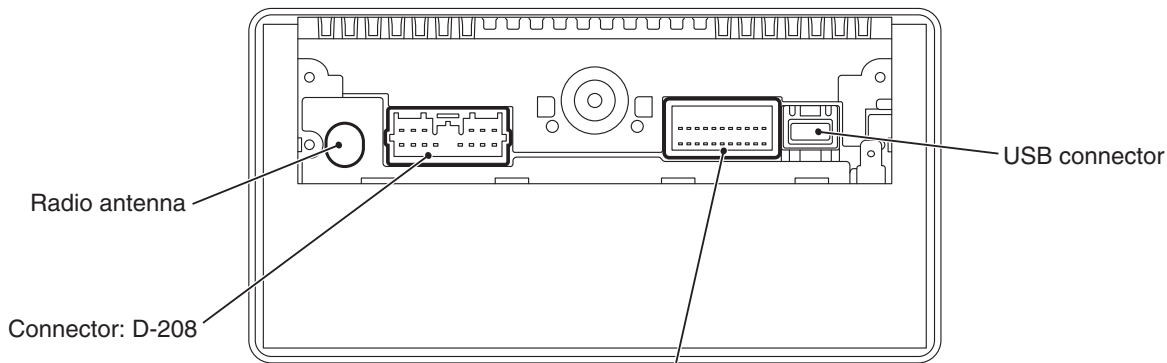

<AM/FM radio/CD player with AUX*>

Connector: D-208

Note

*: Auxiliary Audio connector (mini-jack)

ACE02182

<AM/FM radio/CD player>

Connector: D-208

Connector: D-205 <Vehicles with Hand free, DAB tuner>