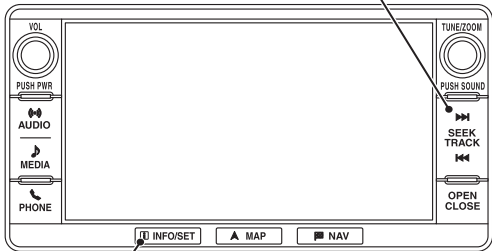

"SEEK TRACK ►►" button

"INFO/SET" button

ACF01256AD