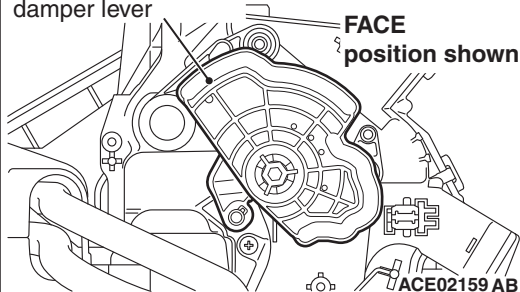

Air outlet changeover
damper lever

FACE
position shown

ACE02159 AB