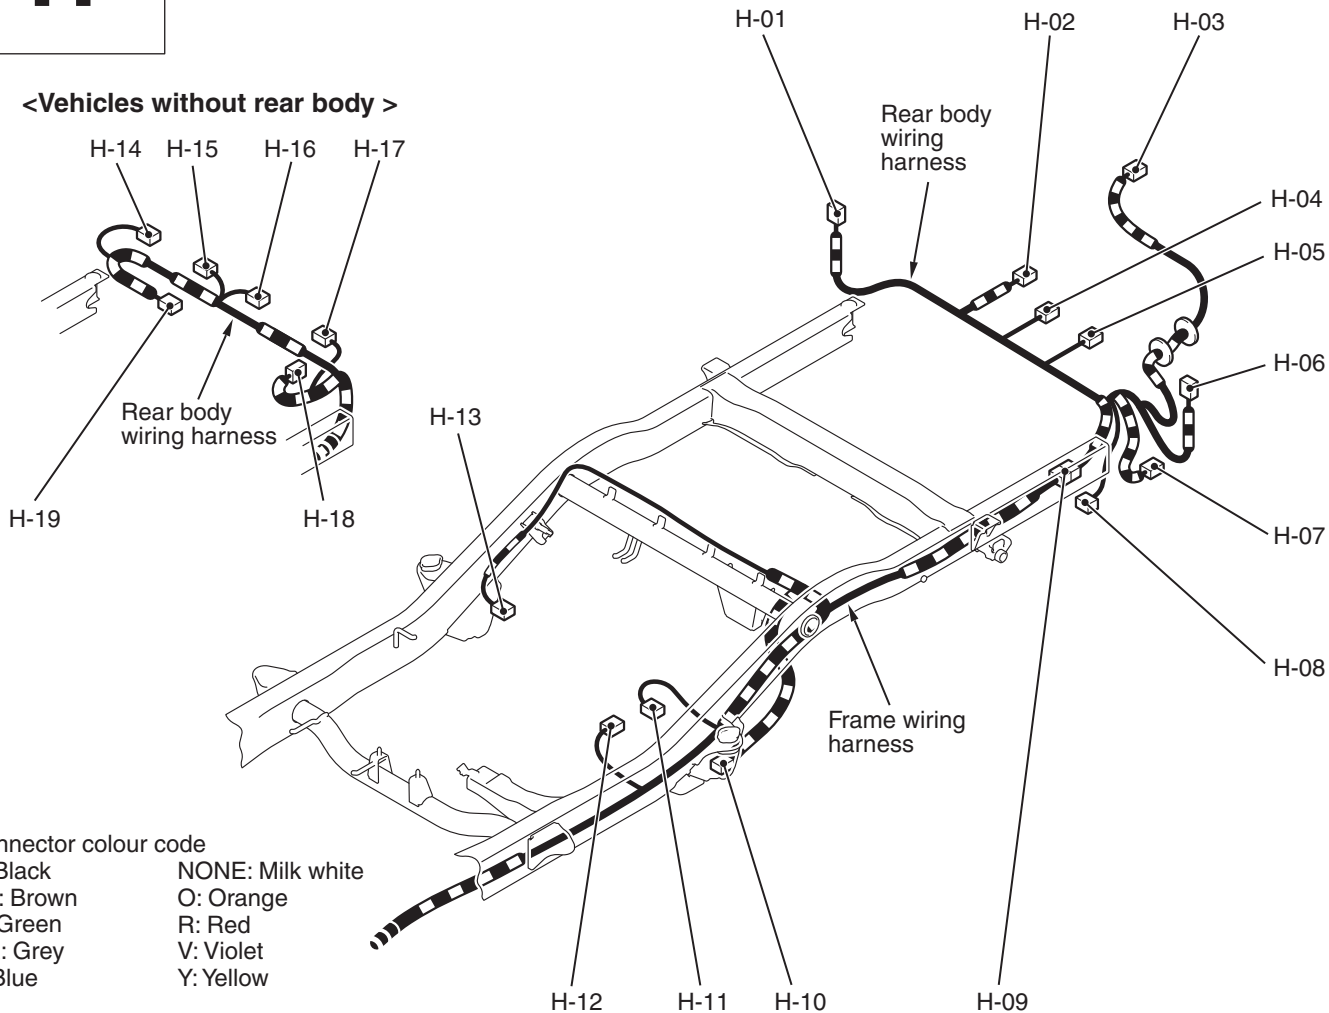

Connector
symbol

H

<Vehicles without rear body >

Connector colour code

- | | |
|-----------|------------------|
| B: Black | NONE: Milk white |
| BR: Brown | O: Orange |
| G: Green | R: Red |
| GR: Grey | V: Violet |
| L: Blue | Y: Yellow |