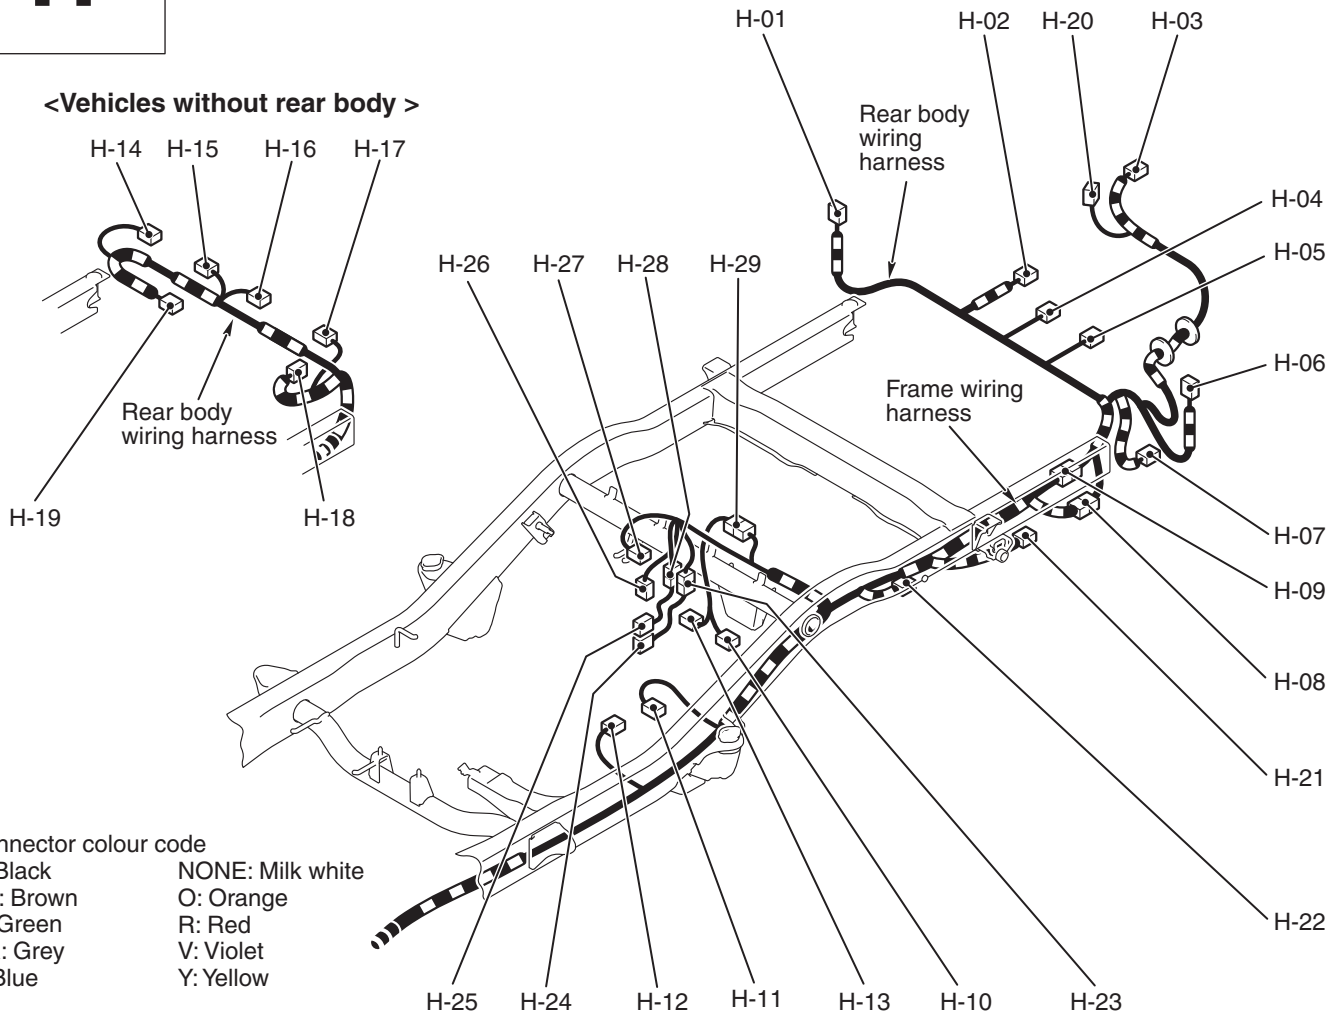

Connector  
symbol

H

<Vehicles without rear body >

Connector colour code

B: Black  
BR: Brown  
G: Green  
GR: Grey  
L: Blue

NONE: Milk white  
O: Orange  
R: Red  
V: Violet  
Y: Yellow