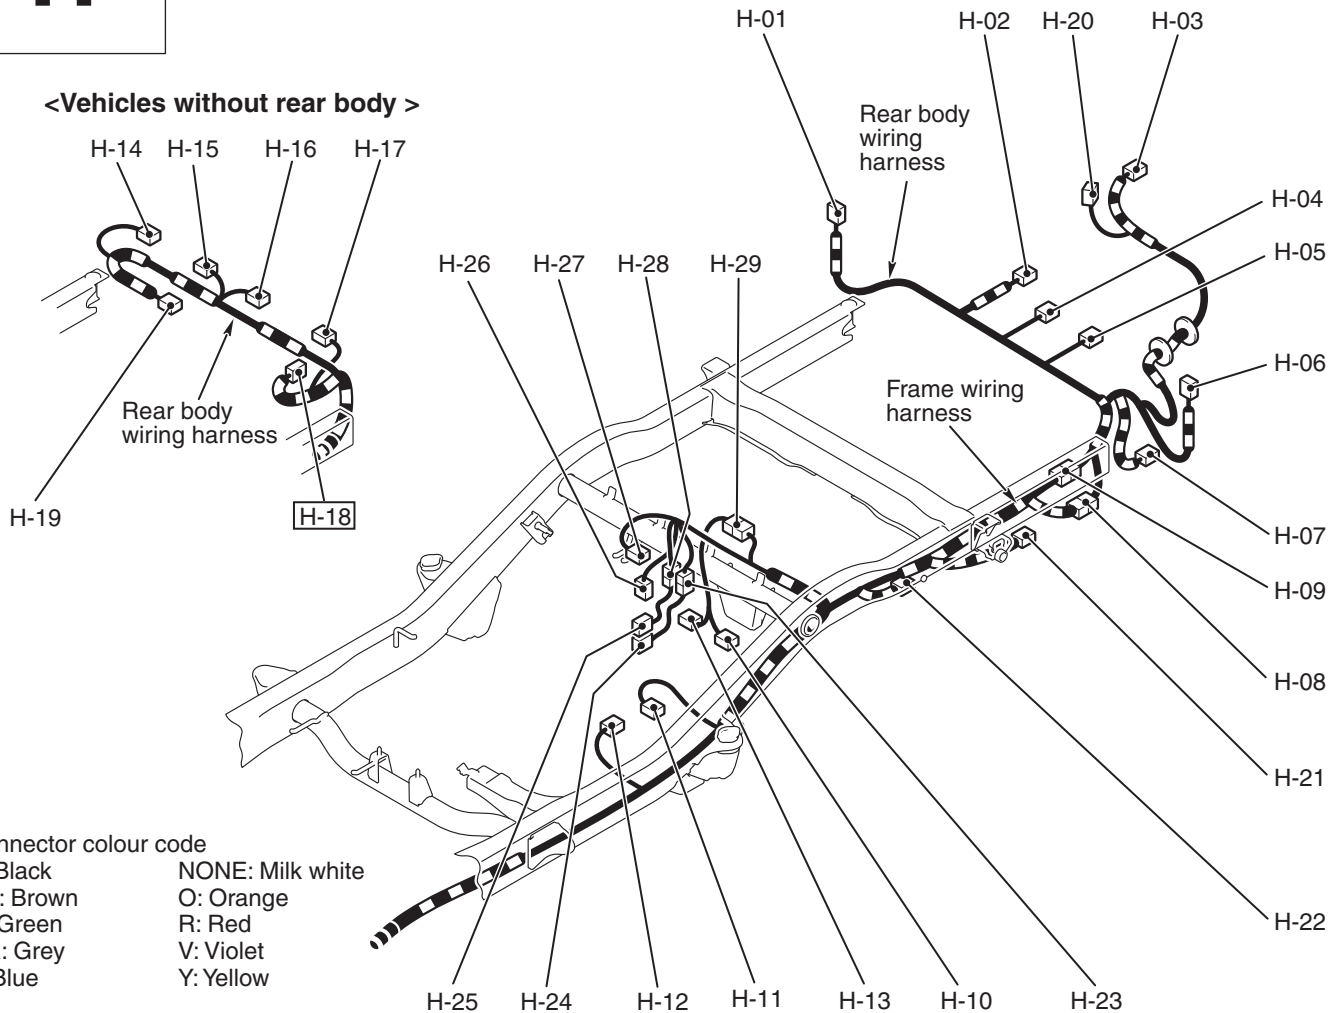

Connector
symbol

H

<Vehicles without rear body >

Connector colour code

B: Black
BR: Brown
G: Green
GR: Grey
L: Blue

NONE: Milk white
O: Orange
R: Red
V: Violet
Y: Yellow