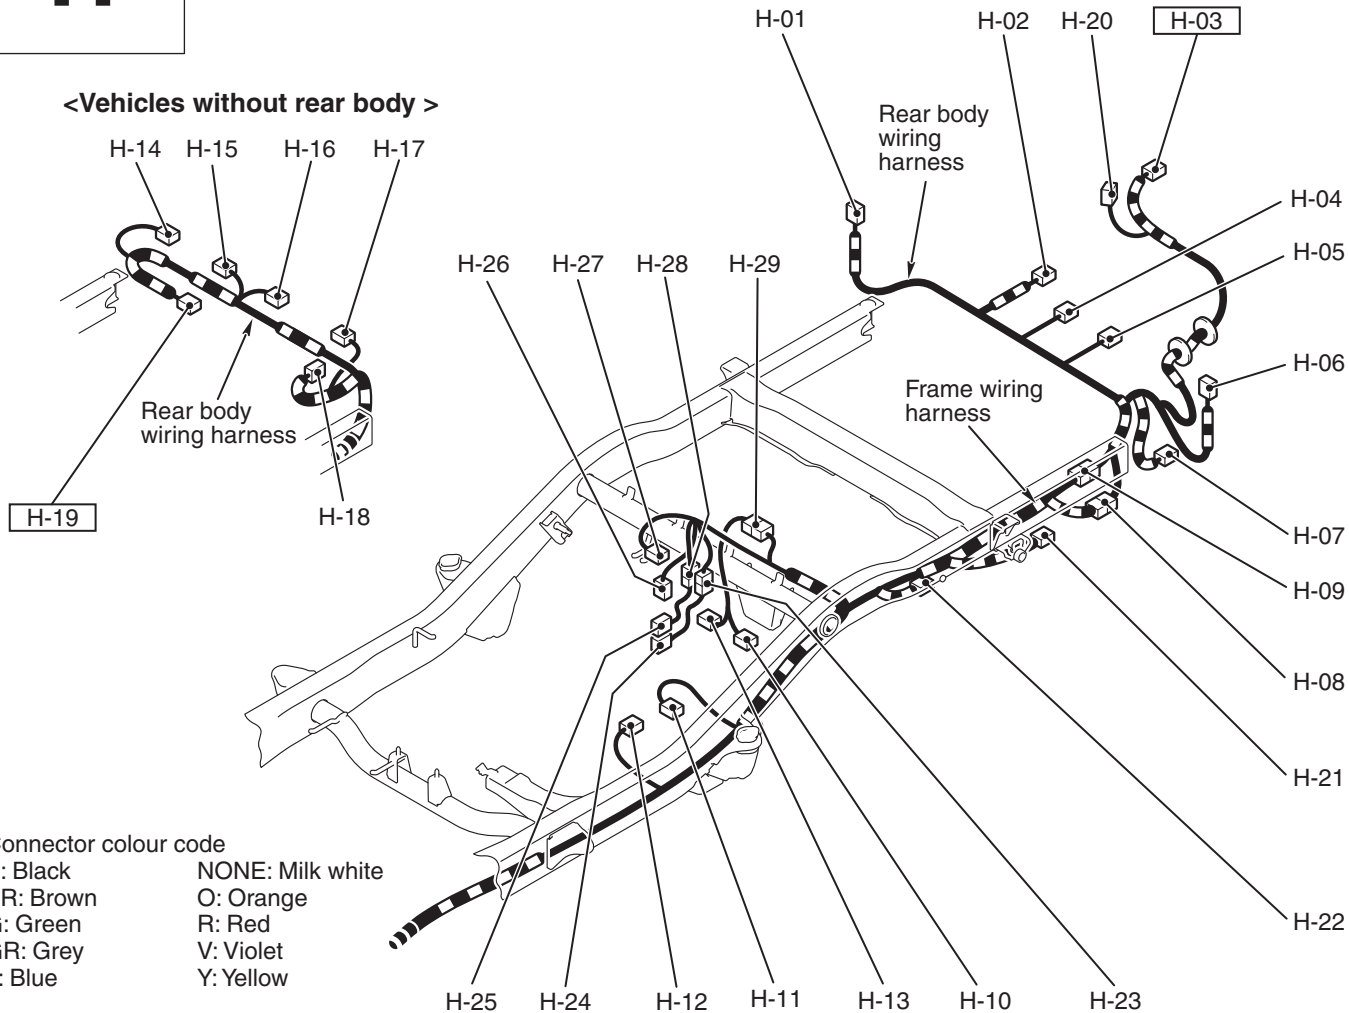

Connector  
symbol

H

<Vehicles without rear body >

Connector colour code  
B: Black  
BR: Brown  
G: Green  
GR: Grey  
L: Blue  
NONE: Milk white  
O: Orange  
R: Red  
V: Violet  
Y: Yellow