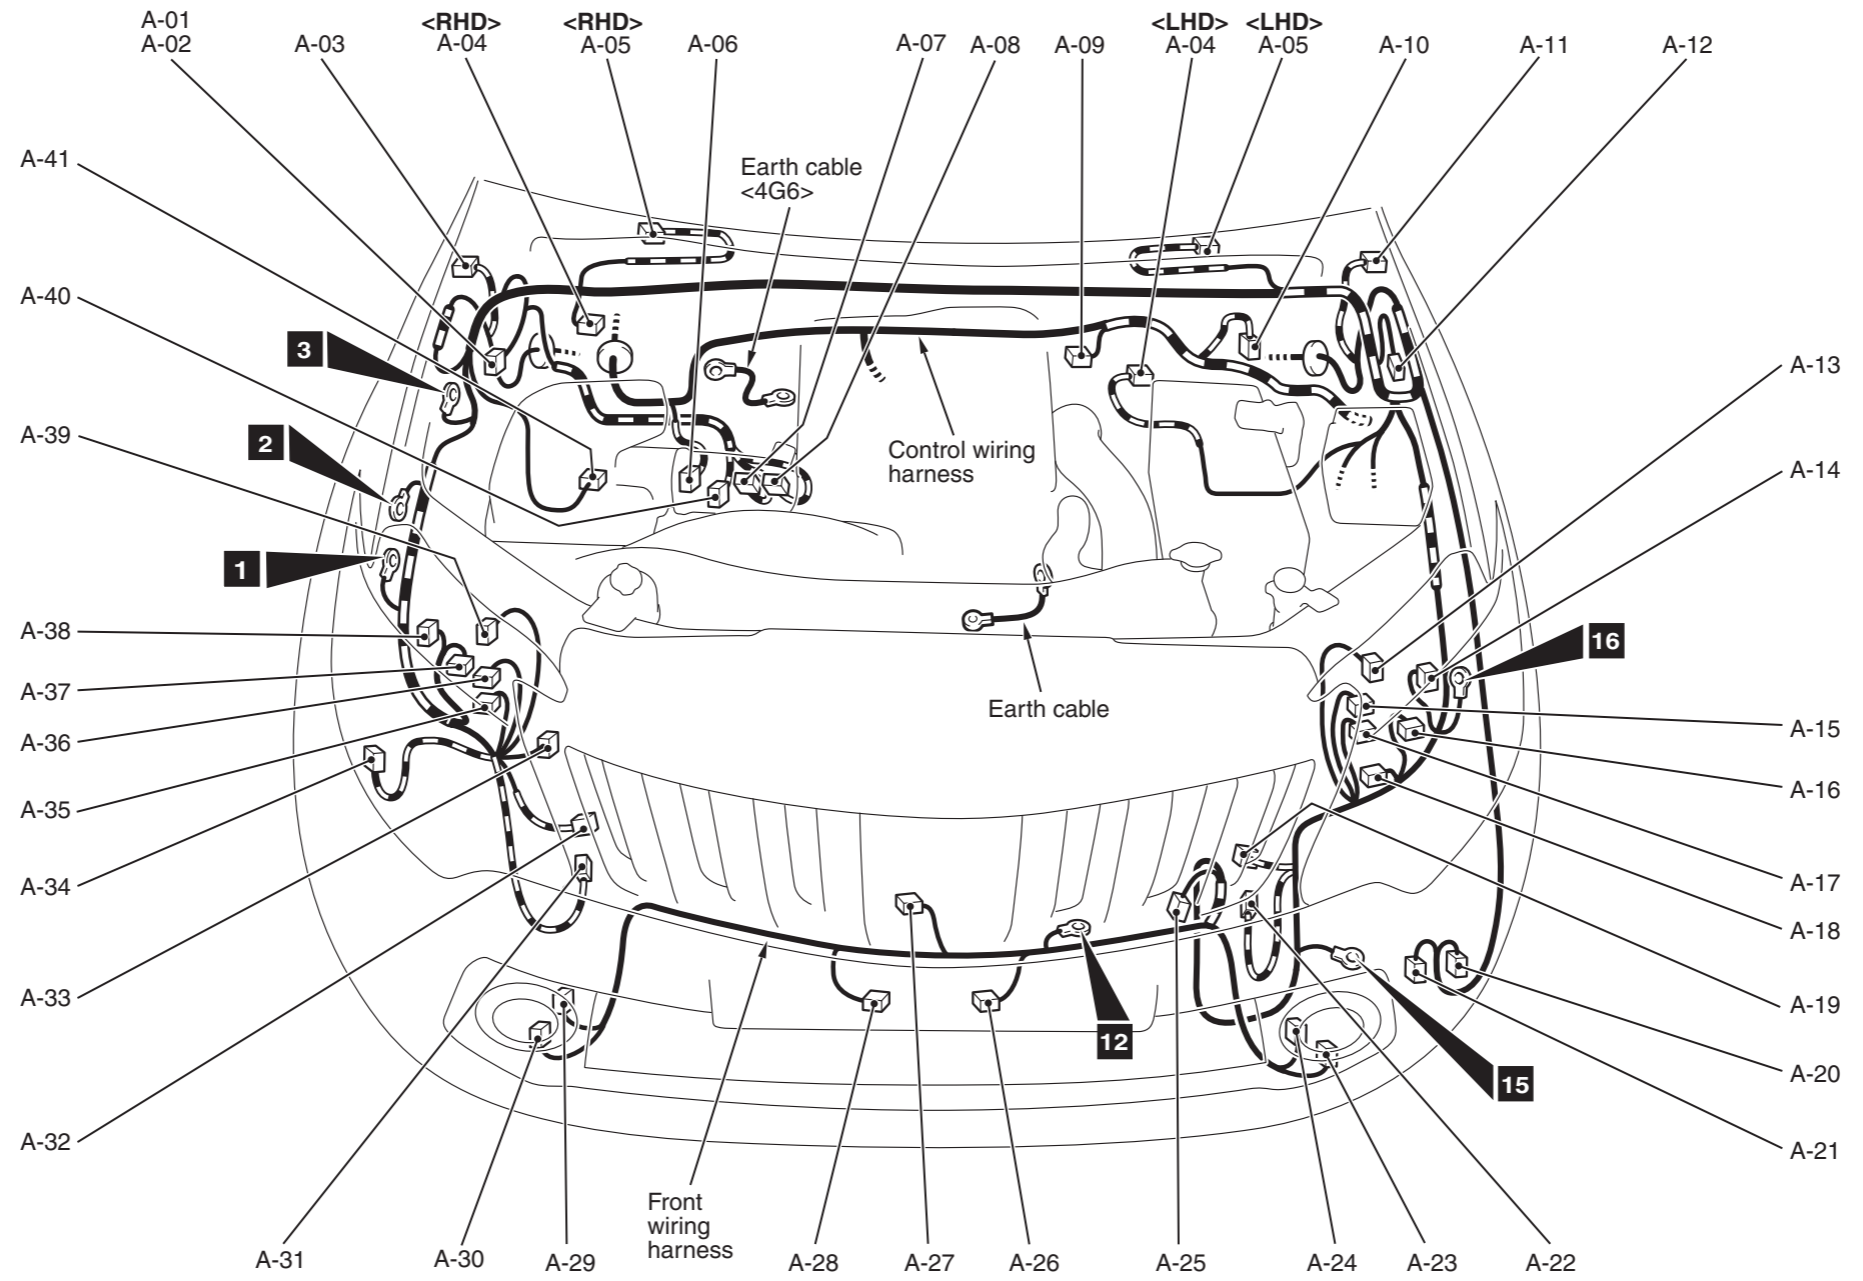

Connector symbol

A -01 thru -41

Connector colour code
 B: Black
 BR: Brown
 G: Green
 GR: Grey
 L: Blue
 NONE: Milk white
 O: Orange
 R: Red
 V: Violet
 Y: Yellow