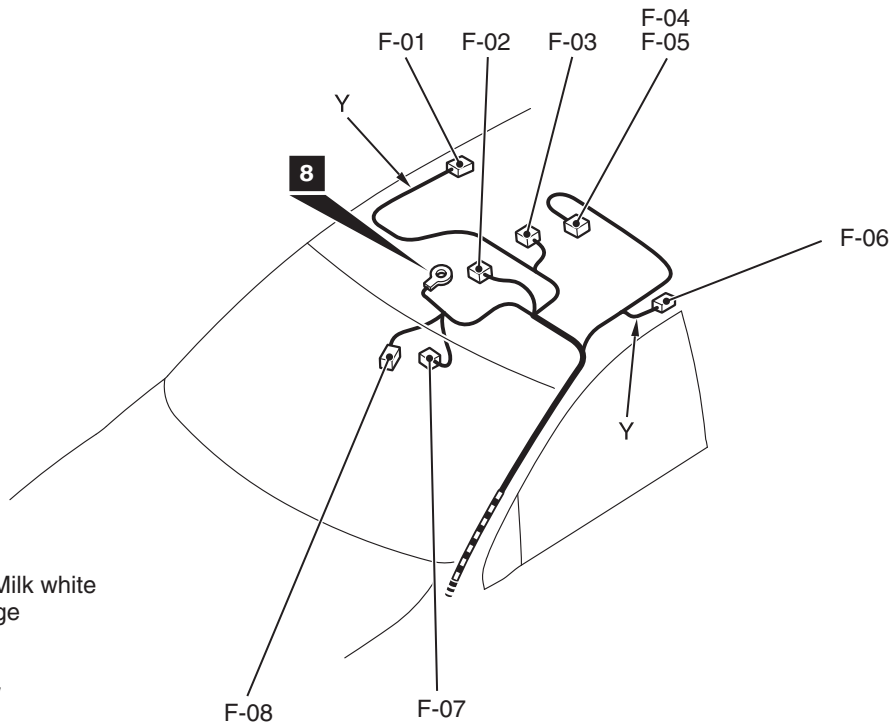

Connector
symbol

F

Connector colour code

B: Black	NONE: Milk white
BR: Brown	O: Orange
G: Green	R: Red
GR: Grey	V: Violet
L: Blue	Y: Yellow