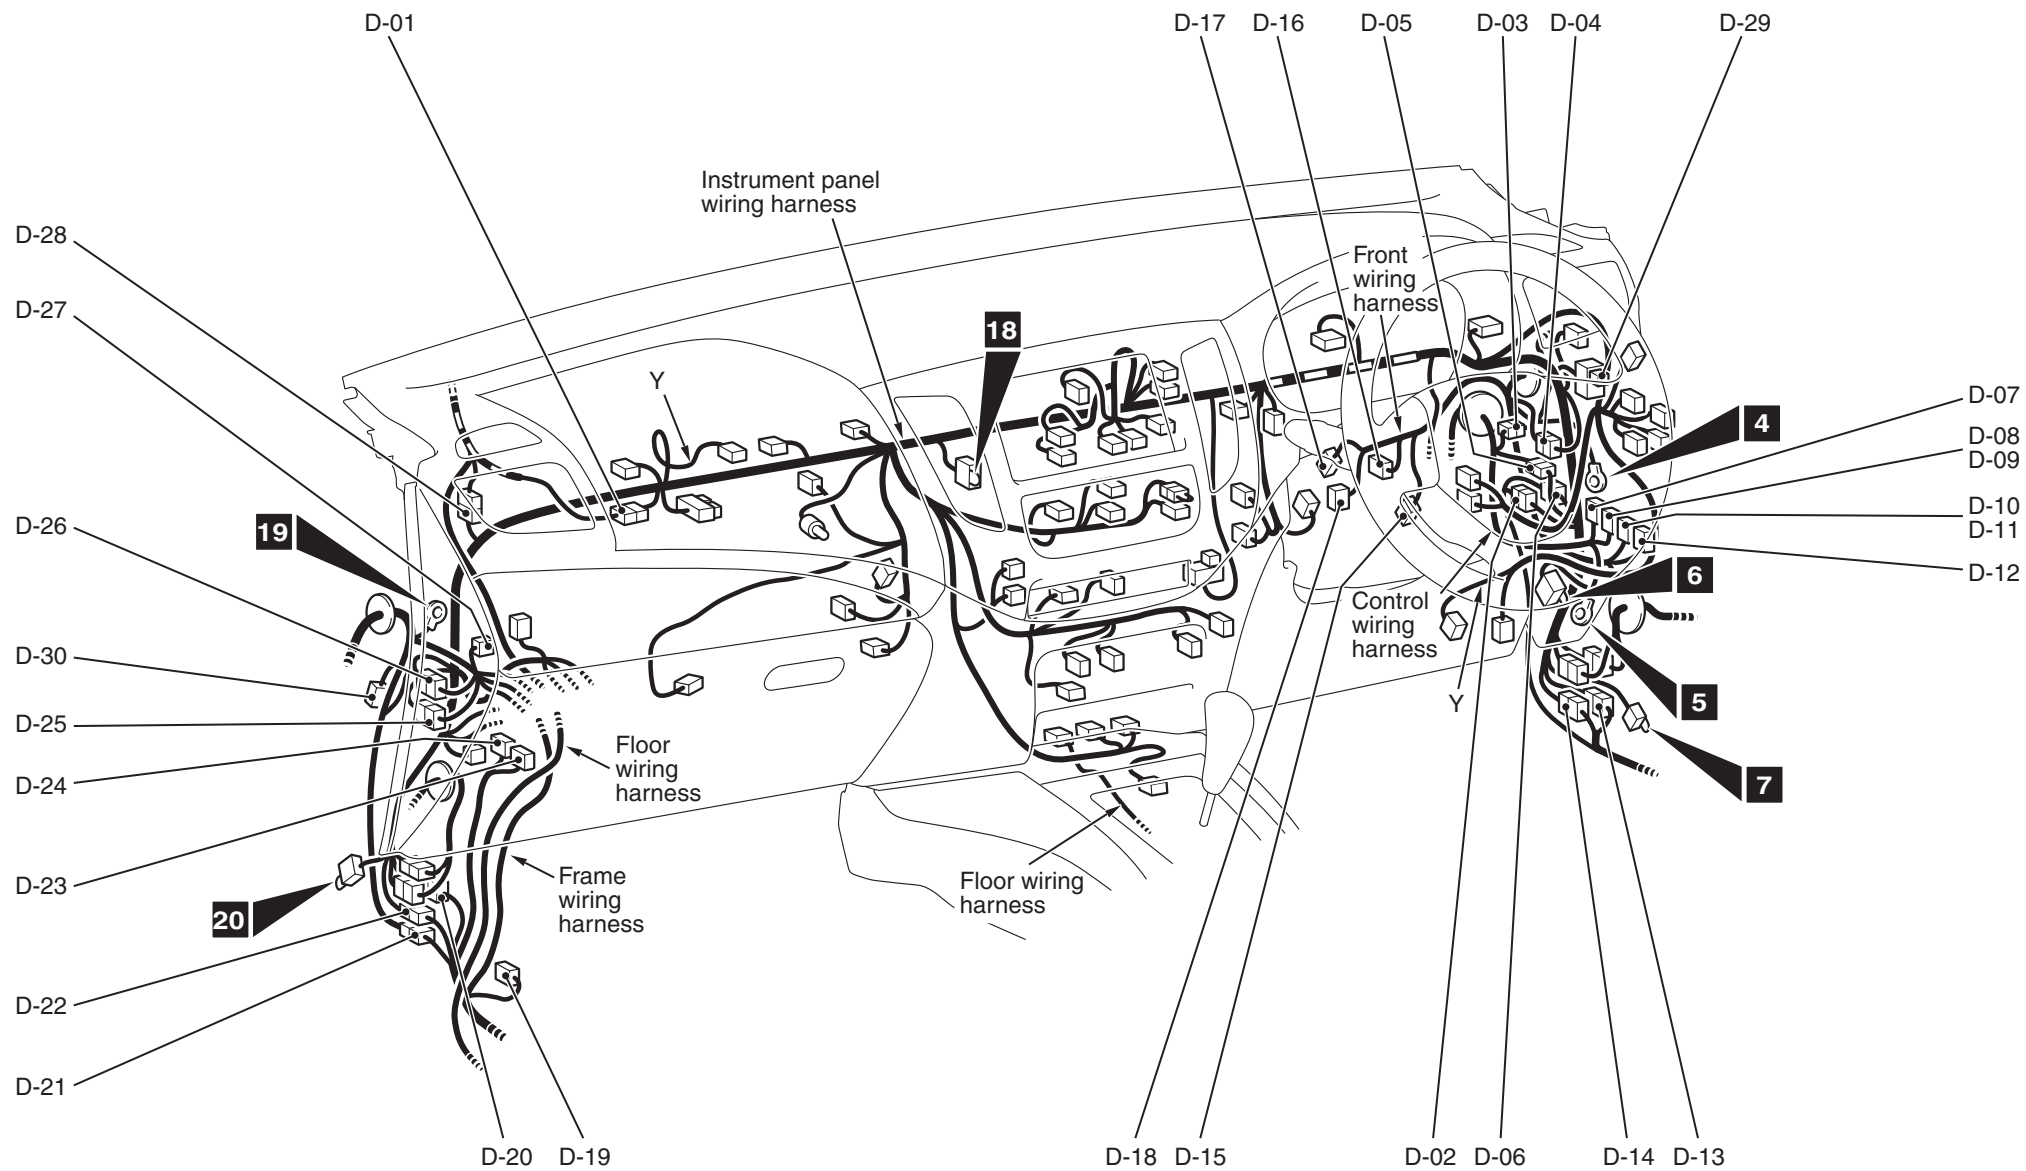

Connector symbol

D -01
thru
-30

Connector colour code
B: Black
BR: Brown
G: Green
GR: Grey
L: Blue
None: Milk white
O: Orange
R: Red
V: Violet
Y: Yellow