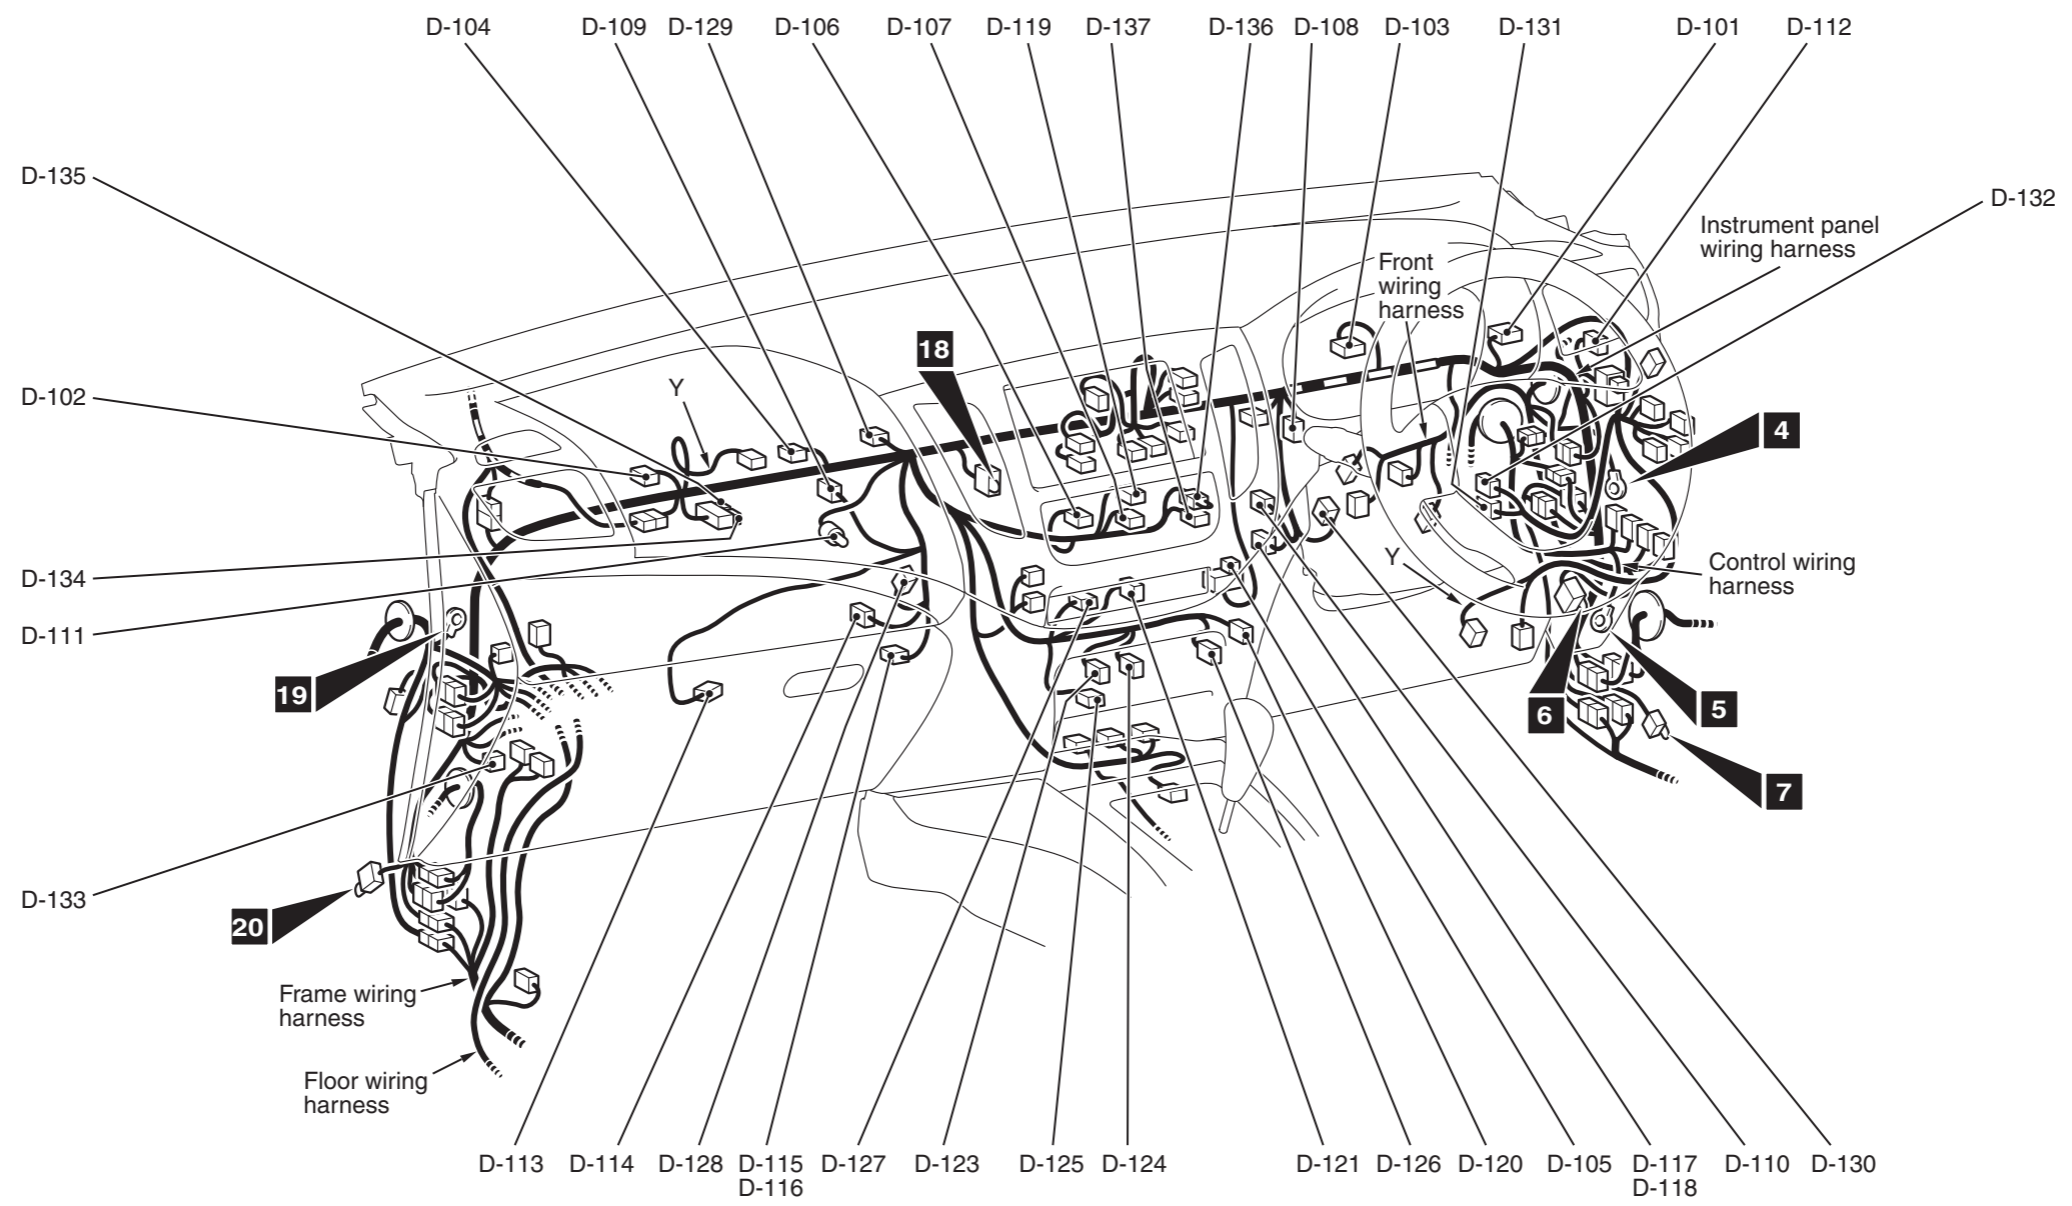

Connector symbol

D -101 thru -137

Connector colour code
 B: Black
 BR: Brown
 G: Green
 GR: Grey
 L: Blue
 None: Milk white
 O: Orange
 R: Red
 V: Violet
 Y: Yellow