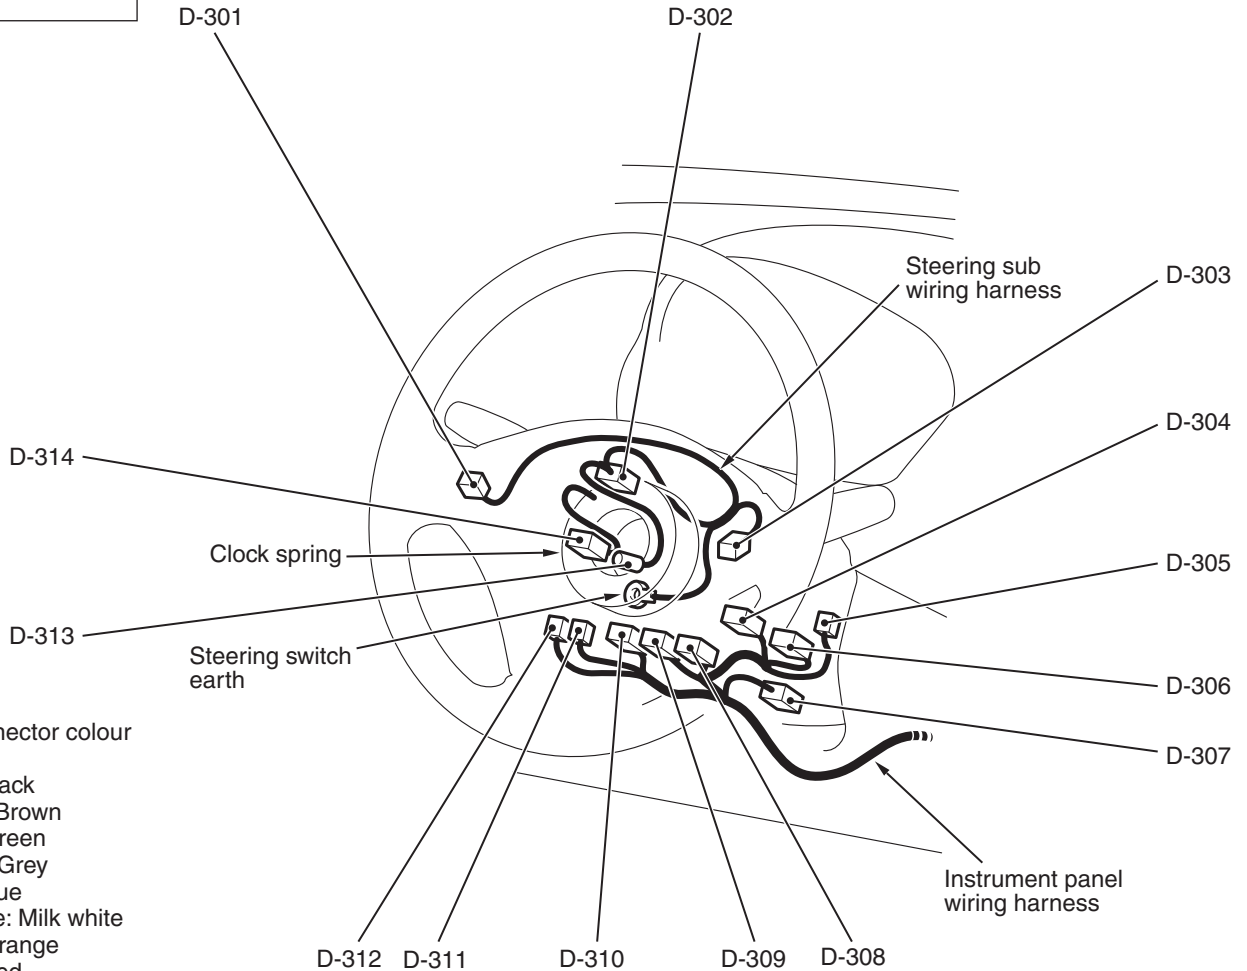

Connector
symbol

D -301
thru
-314

Steering column

Connector colour
code

B: Black
BR: Brown
G: Green
GR: Grey
L: Blue
None: Milk white
O: Orange
R: Red
V: Violet
Y: Yellow