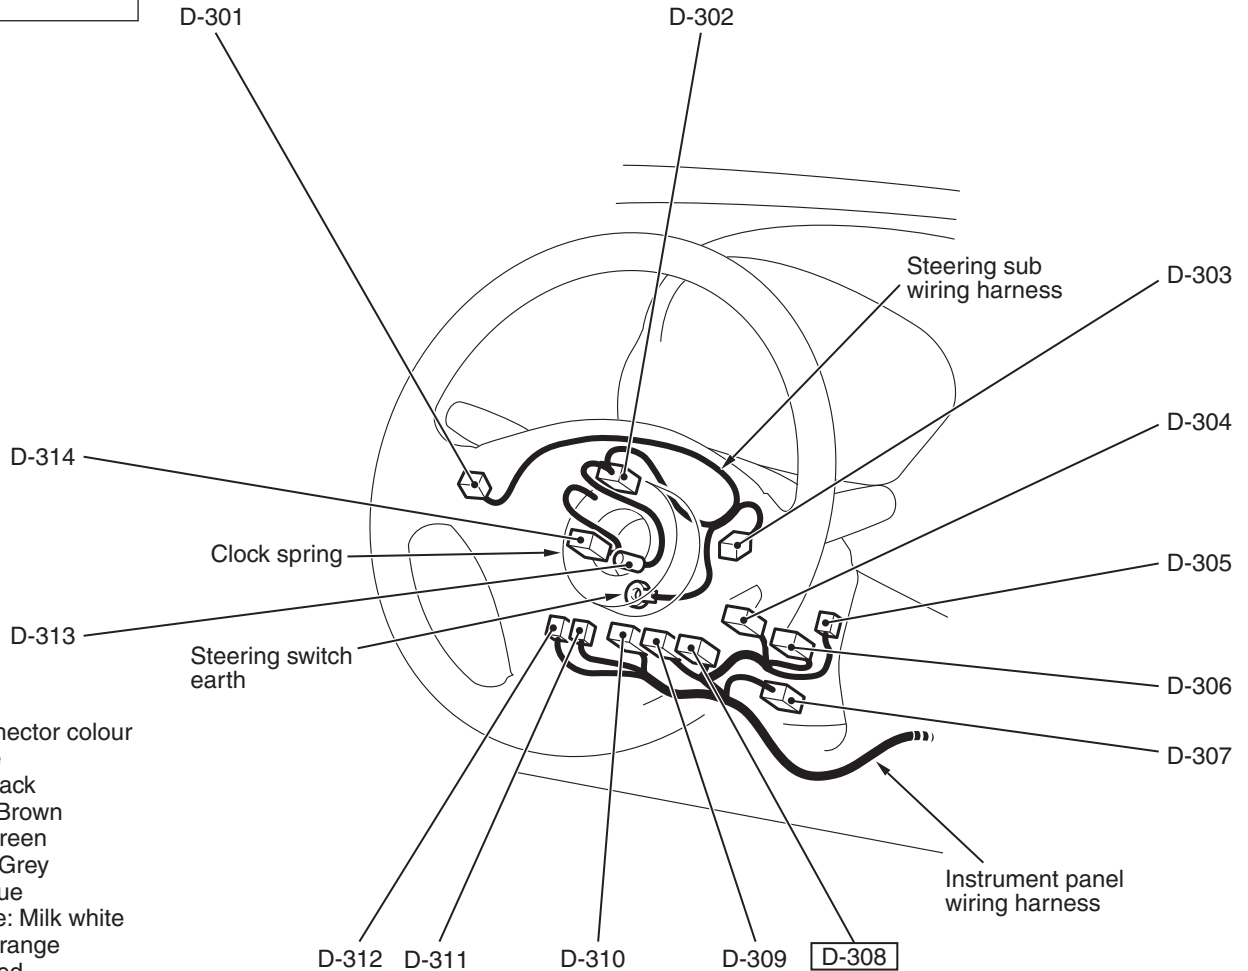

Connector
symbol

D -301
thru
-314

Steering column

Connector colour
code

B: Black
BR: Brown
G: Green
GR: Grey
L: Blue
None: Milk white
O: Orange
R: Red
V: Violet
Y: Yellow