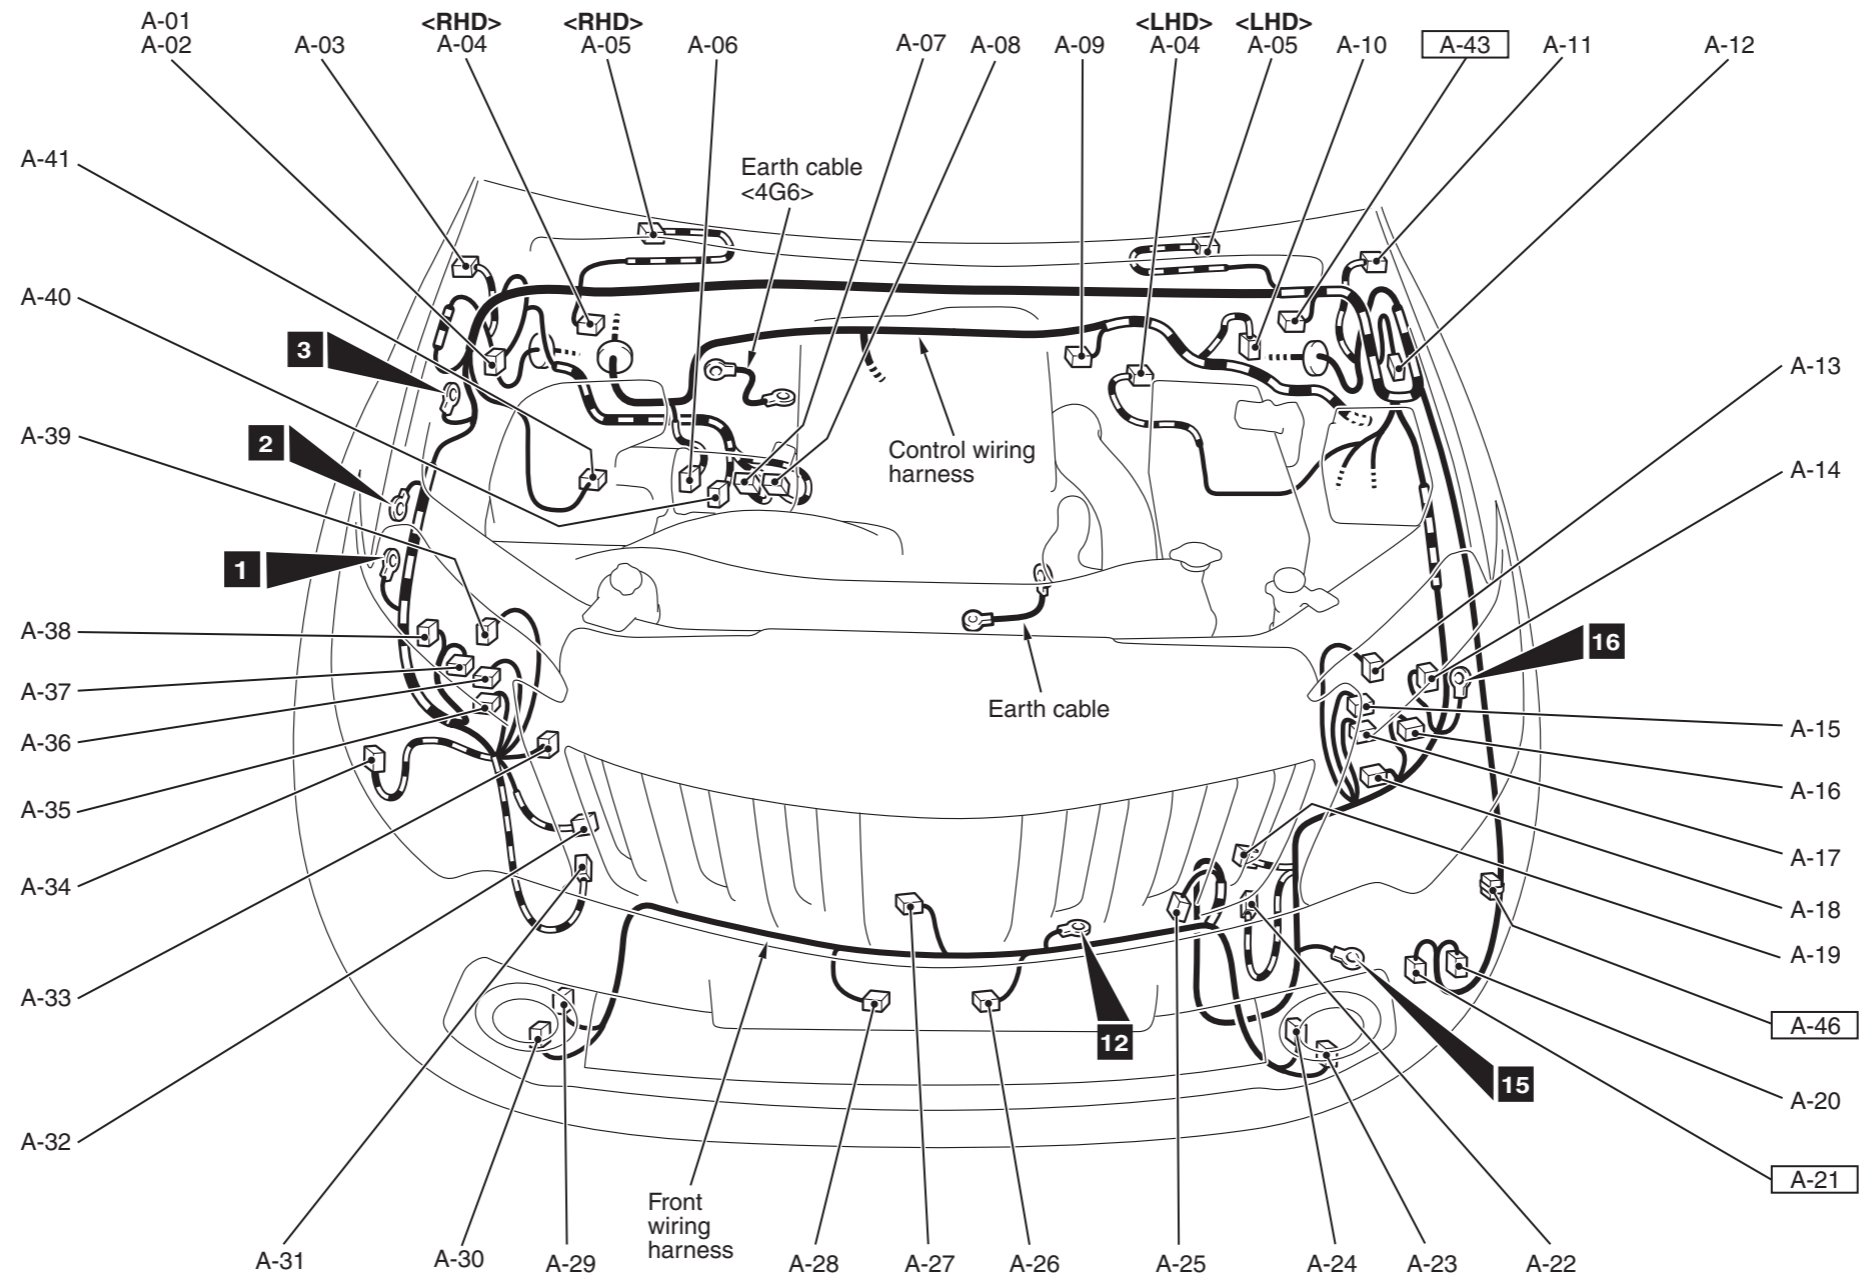

Connector symbol

**A** -01 thru -46

Connector colour code  
B: Black  
BR: Brown  
G: Green  
GR: Grey  
L: Blue  
NONE: Milk white  
O: Orange  
R: Red  
V: Violet  
Y: Yellow