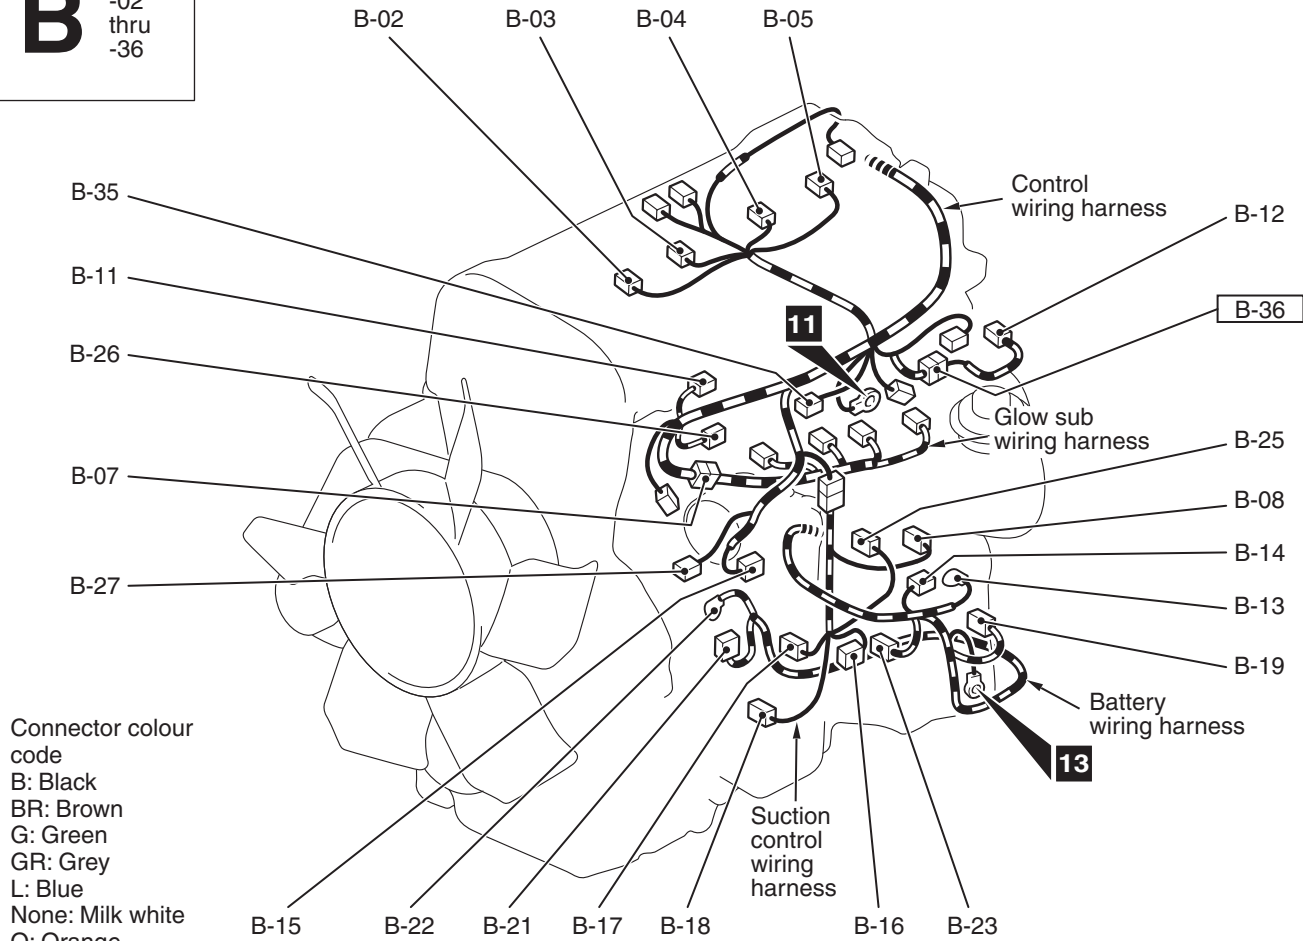

Connector  
symbol

**B** -02  
thru  
-36

Connector colour  
code

- B: Black
- BR: Brown
- G: Green
- GR: Grey
- L: Blue
- None: Milk white
- O: Orange
- R: Red
- V: Violet
- Y: Yellow