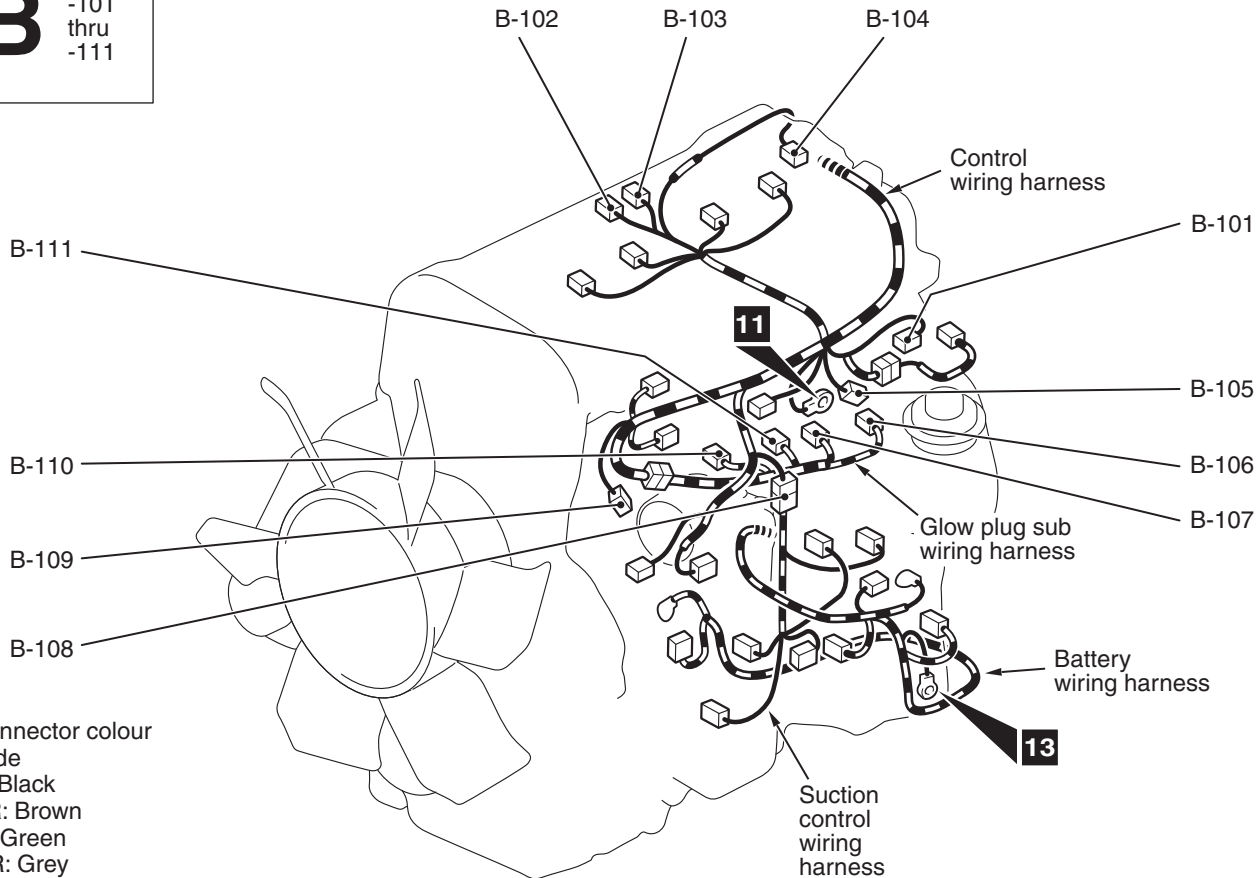

Connector
symbol

B -101
thru
-111

Connector colour
code

B: Black
BR: Brown
G: Green
GR: Grey
L: Blue
None: Milk white
O: Orange
R: Red
V: Violet
Y: Yellow