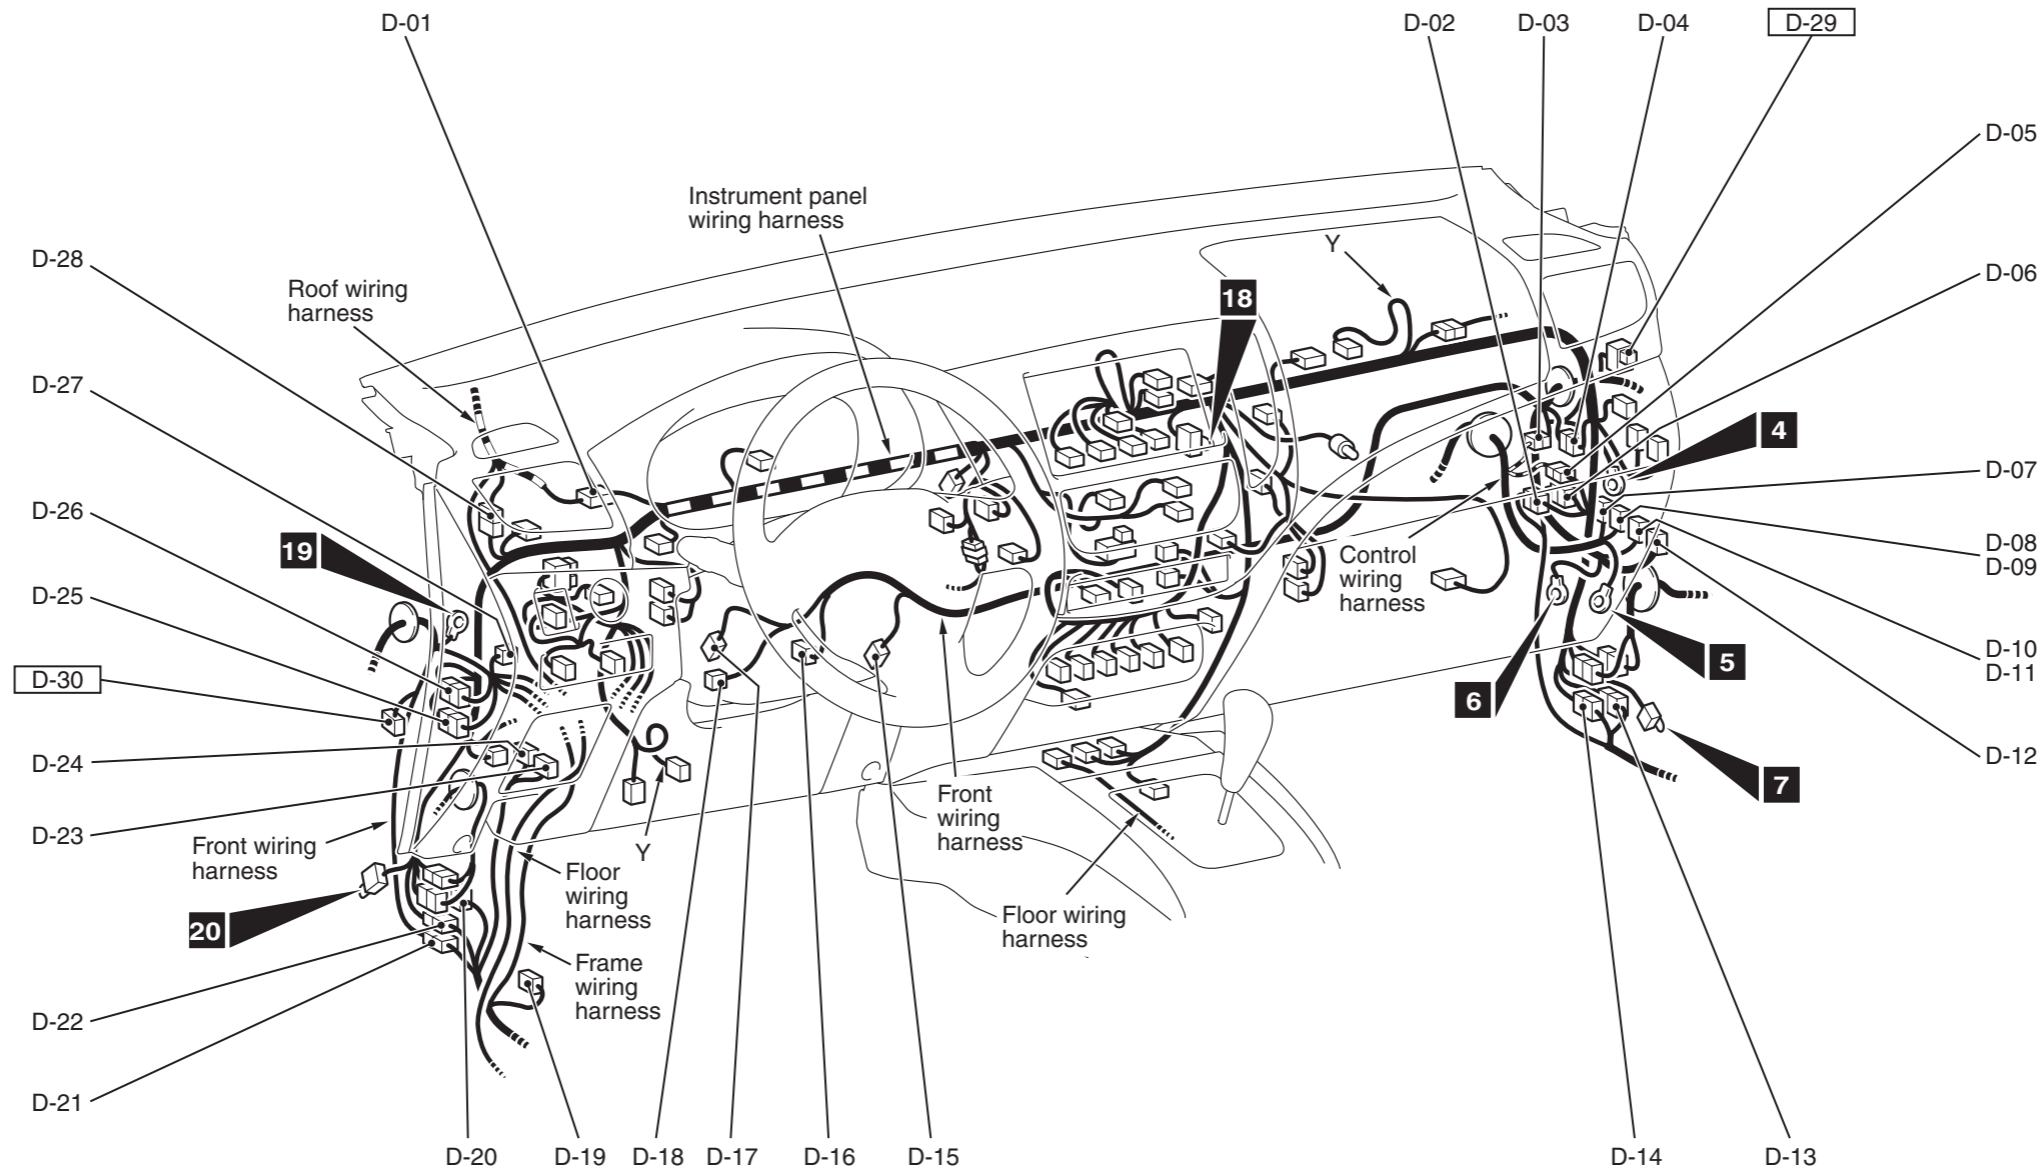

Connector symbol

D -01
thru
-30

Connector colour code
B: Black
BR: Brown
G: Green
GR: Grey
L: Blue
None: Milk white
O: Orange
R: Red
V: Violet
Y: Yellow