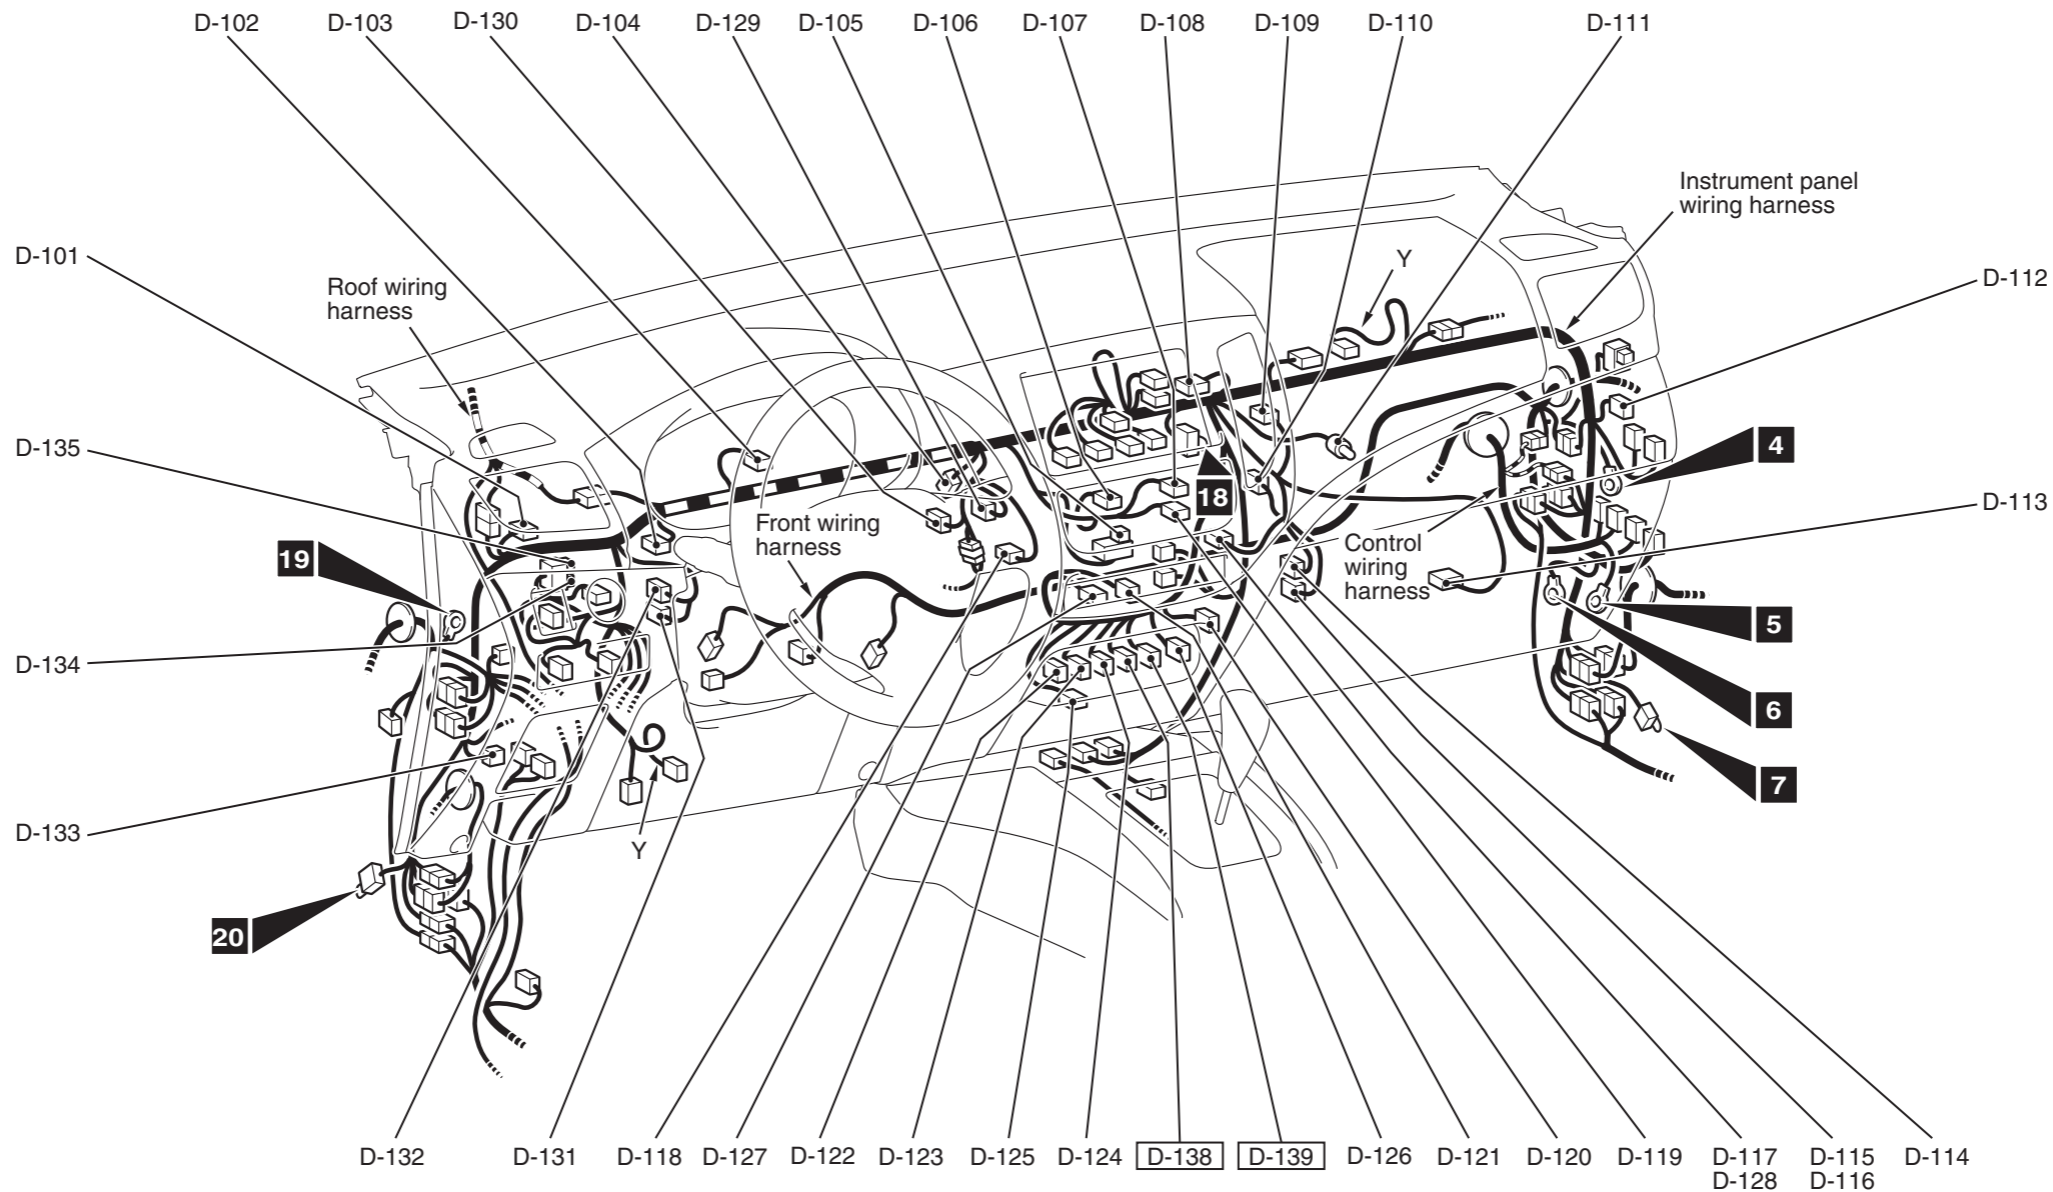

Connector symbol

D -101 thru -139

Connector colour code

- B: Black
- BR: Brown
- G: Green
- GR: Grey
- L: Blue
- None: Milk white
- O: Orange
- R: Red
- V: Violet
- Y: Yellow