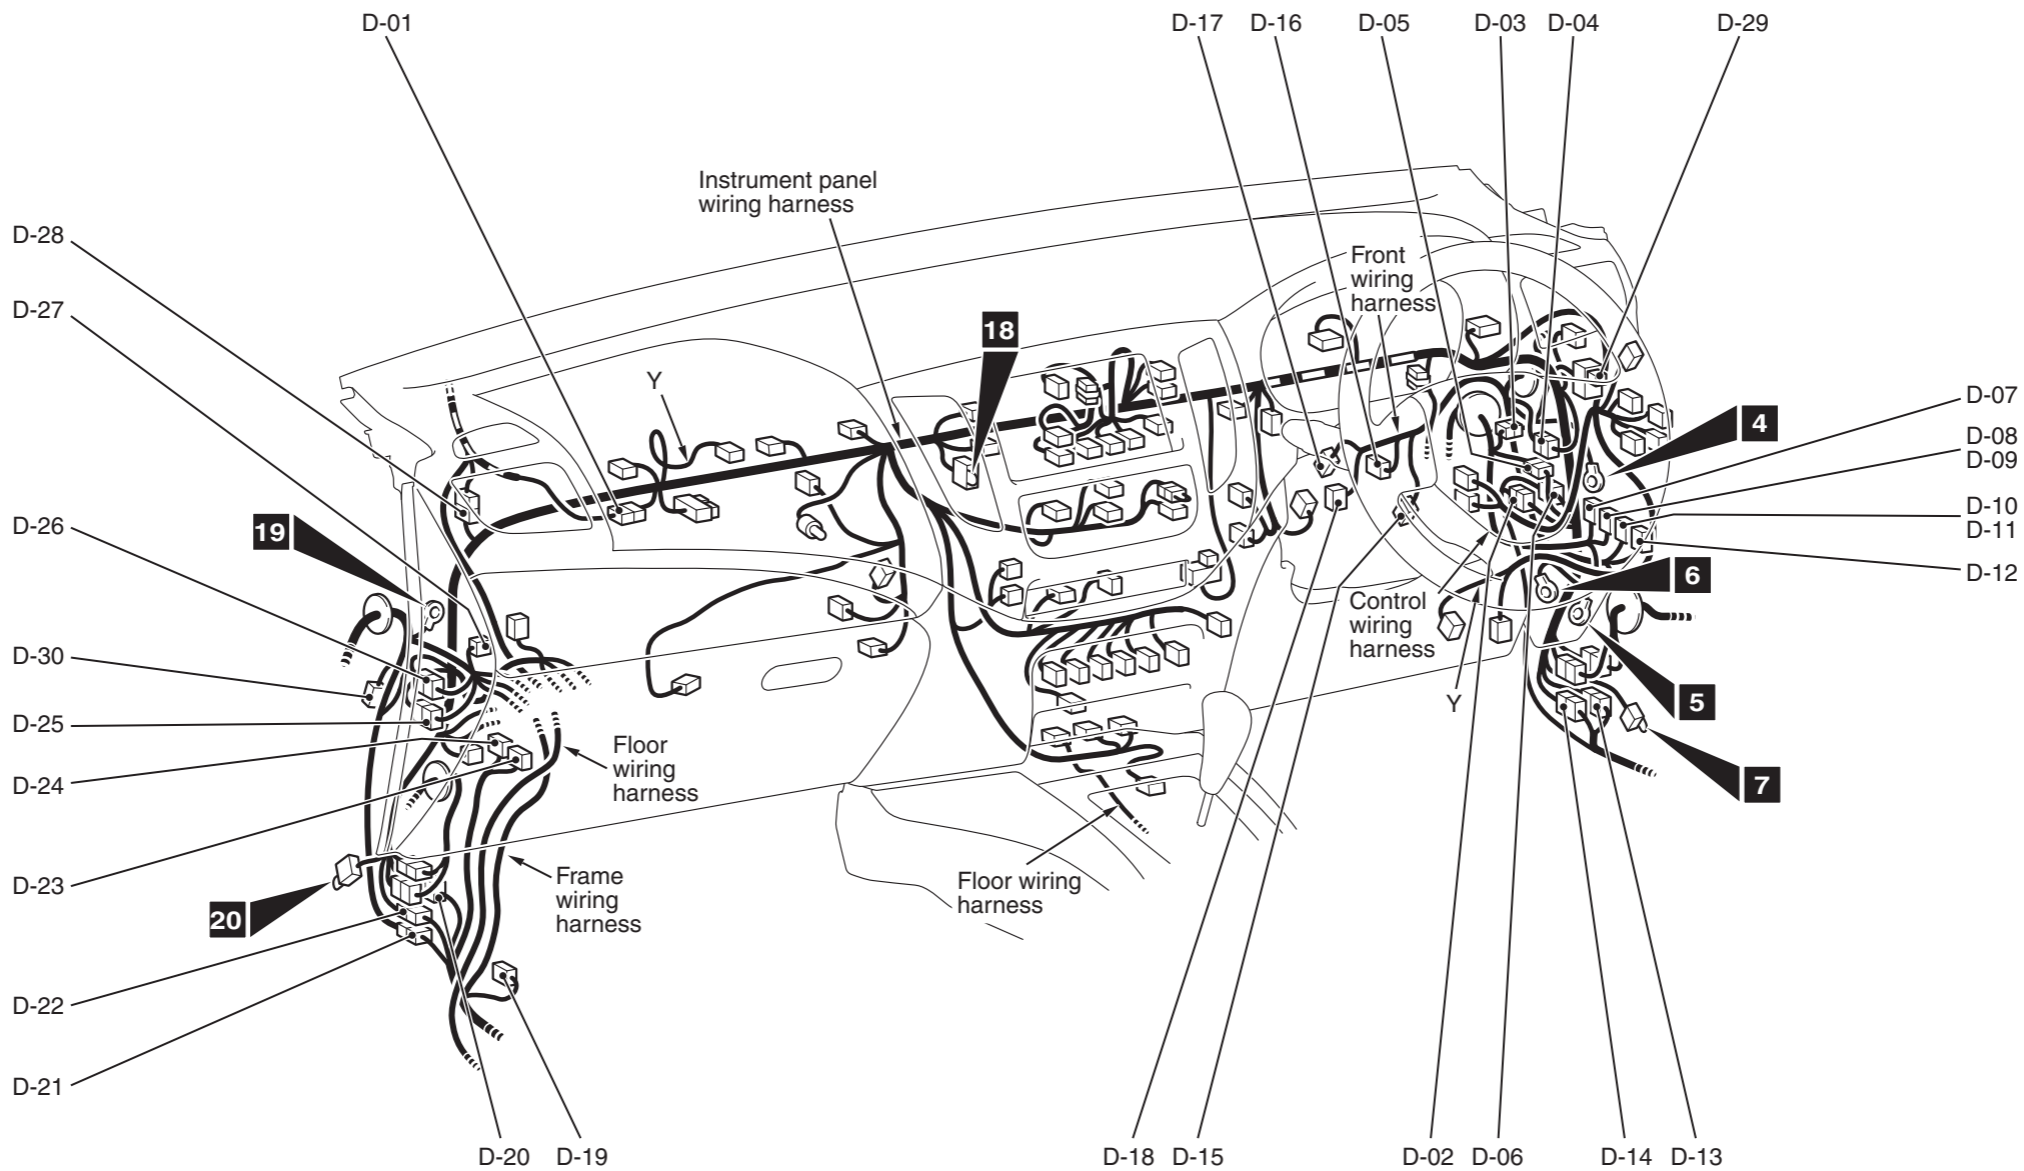

Connector symbol

D -01 thru -30

Connector colour code
B: Black
BR: Brown
G: Green
GR: Grey
L: Blue
None: Milk white
O: Orange
R: Red
V: Violet
Y: Yellow