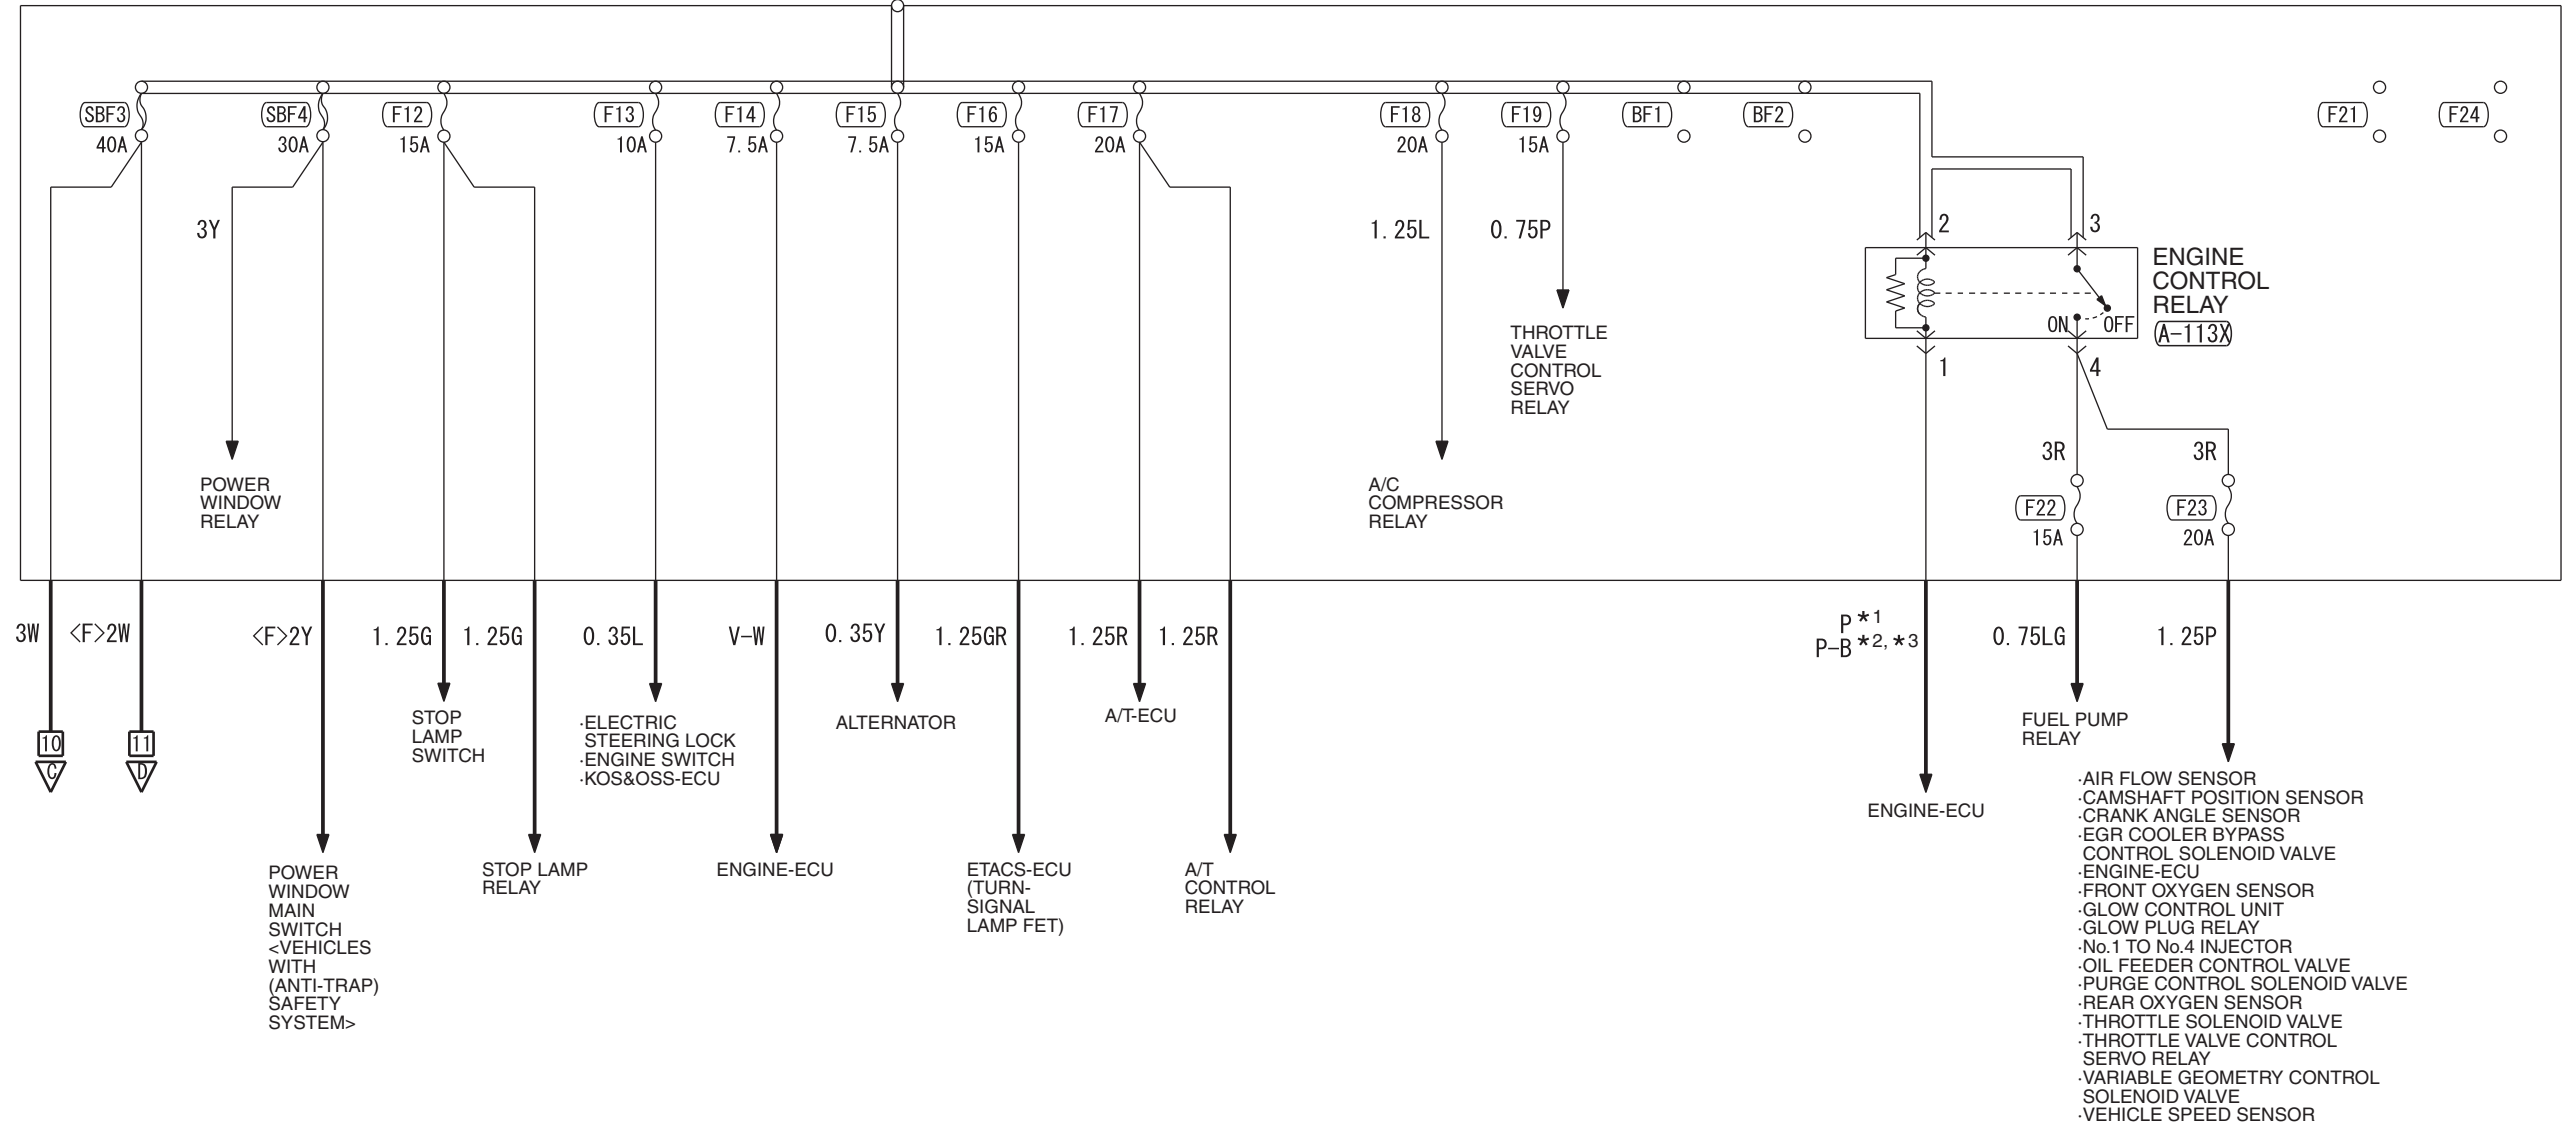

FUSIBLE LINK ⑤

NOTE
*1 : 4G6
*2 : 4D5
*3 : 4N1

<F>15W

1 (A-119)

RELAY BOX

- AIR FLOW SENSOR
- CAMSHAFT POSITION SENSOR
- CRANK ANGLE SENSOR
- EGR COOLER BYPASS CONTROL SOLENOID VALVE
- ENGINE-ECU
- FRONT OXYGEN SENSOR
- GLOW CONTROL UNIT
- GLOW PLUG RELAY
- No.1 TO No.4 INJECTOR
- OIL FEEDER CONTROL VALVE
- PURGE CONTROL SOLENOID VALVE
- REAR OXYGEN SENSOR
- THROTTLE SOLENOID VALVE
- THROTTLE VALVE CONTROL SERVO RELAY
- VARIABLE GEOMETRY CONTROL SOLENOID VALVE
- VEHICLE SPEED SENSOR

Wire colour code
 B : Black LG : Light green G : Green L : Blue W : White Y : Yellow SB : Sky blue BR : Brown
 O : Orange GR : Grey R : Red P : Pink V : Violet PU : Purple SI : Silver BE : Beige