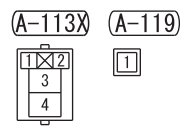

FUSIBLE LINK ⑤

NOTE
*1 : 4G6
*2 : 4D5
*3 : 4N1

<F>15W

1 (A-119)

RELAY BOX

- AIR FLOW SENSOR
- CAMSHAFT POSITION SENSOR
- CRANK ANGLE SENSOR
- EGR COOLER BYPASS CONTROL SOLENOID VALVE
- ENGINE-ECU
- FRONT OXYGEN SENSOR
- GLOW CONTROL UNIT
- GLOW PLUG RELAY
- No.1 TO No.4 INJECTOR
- OIL FEEDER CONTROL VALVE
- PURGE CONTROL SOLENOID VALVE
- REAR OXYGEN SENSOR
- THROTTLE SOLENOID VALVE
- THROTTLE VALVE CONTROL SERVO RELAY
- VARIABLE GEOMETRY CONTROL SOLENOID VALVE
- VEHICLE SPEED SENSOR

Wire colour code
 B : Black LG : Light green G : Green L : Blue W : White Y : Yellow SB : Sky blue BR : Brown
 O : Orange GR : Grey R : Red P : Pink V : Violet PU : Purple SI : Silver BE : Beige