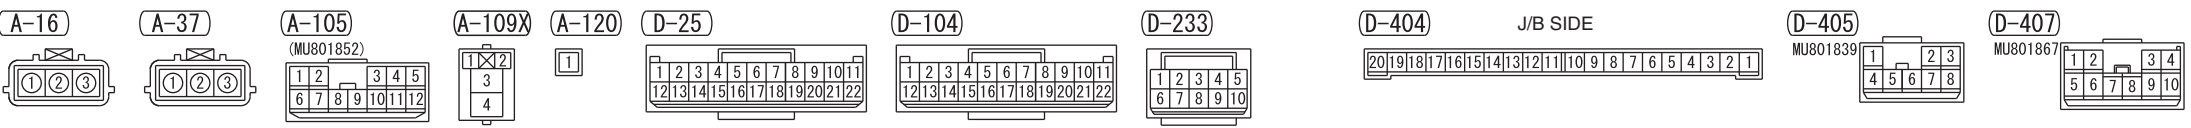

- A/C-ECU
- ASC OFF SWITCH
- CLOCK
- COMBINATION METER
- CRUISE CONTROL SWITCH
- DRIVE MODE-SELECTOR
- GLOVE BOX LAMP
- HAZARD INDICATOR ASSEMBLY
- HAZARD WARNING LAMP SWITCH
- HEATER CONTROLLER ASSEMBLY
- MULTIVISION DISPLAY
- RADIO AND CD PLAYER
- REAR DIFFERENTIAL LOCK SWITCH
- SELECTOR LEVER ASSEMBLY
- SPARE CONNECTOR (FOR AUDIO)
- STEERING WHEEL MULTI-FUNCTION SWITCH