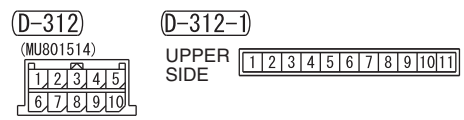

IGNITION SWITCH (IG2) OR IG2 RELAY

DAYTIME RUNNING LAMP RELAY

J/B (FUSE 15)

IGNITION SWITCH (IG1) OR IG1 RELAY

FUSIBLE LINK 2

- NOTE
- \*1: VEHICLES WITH AUTO LAMP
  - \*2: A/C-ECU
    - COMBINATION METER
    - HAZARD INDICATOR ASSEMBLY
    - SELECTOR LEVER ASSEMBLY
    - STEERING WHEEL SENSOR
    - TRANSFER-ECU
  - \*3: A/C-ECU
    - CLOCK
    - COMBINATION METER
    - DAB TUNER
    - HANDS FREE-ECU
    - KEY REMINDER SWITCH
    - KOS&OSS-ECU
    - MULTIVISION DISPLAY
    - RADIO AND CD PLAYER
    - SPARE CONNECTOR (FOR AUDIO)

Wire colour code  
 B : Black LG : Light green G : Green L : Blue W : White Y : Yellow SB : Sky blue BR : Brown  
 O : Orange GR : Grey R : Red P : Pink V : Violet PU : Purple SI : Silver BE : Beige