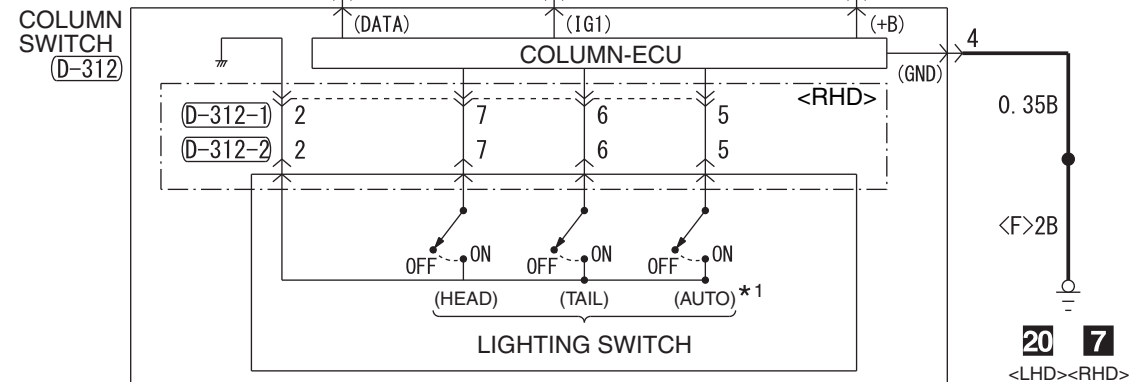

IGNITION SWITCH (IG2) OR IG2 RELAY

DAYTIME RUNNING LAMP RELAY

J/B (FUSE 15)

IGNITION SWITCH (IG1) OR IG1 RELAY

FUSIBLE LINK 2

- NOTE
- \*1: VEHICLES WITH AUTO LAMP
  - \*2: A/C-ECU
    - COMBINATION METER
    - HAZARD INDICATOR ASSEMBLY
    - SELECTOR LEVER ASSEMBLY
    - STEERING WHEEL SENSOR
    - TRANSFER-ECU
  - \*3: A/C-ECU
    - CLOCK
    - COMBINATION METER
    - DAB TUNER
    - HANDS FREE-ECU
    - KEY REMINDER SWITCH
    - KOS&OSS-ECU
    - MULTIVISION DISPLAY
    - RADIO AND CD PLAYER
    - SPARE CONNECTOR (FOR AUDIO)

Wire colour code  
 B : Black LG : Light green G : Green L : Blue W : White Y : Yellow SB : Sky blue BR : Brown  
 O : Orange GR : Grey R : Red P : Pink V : Violet PU : Purple SI : Silver BE : Beige