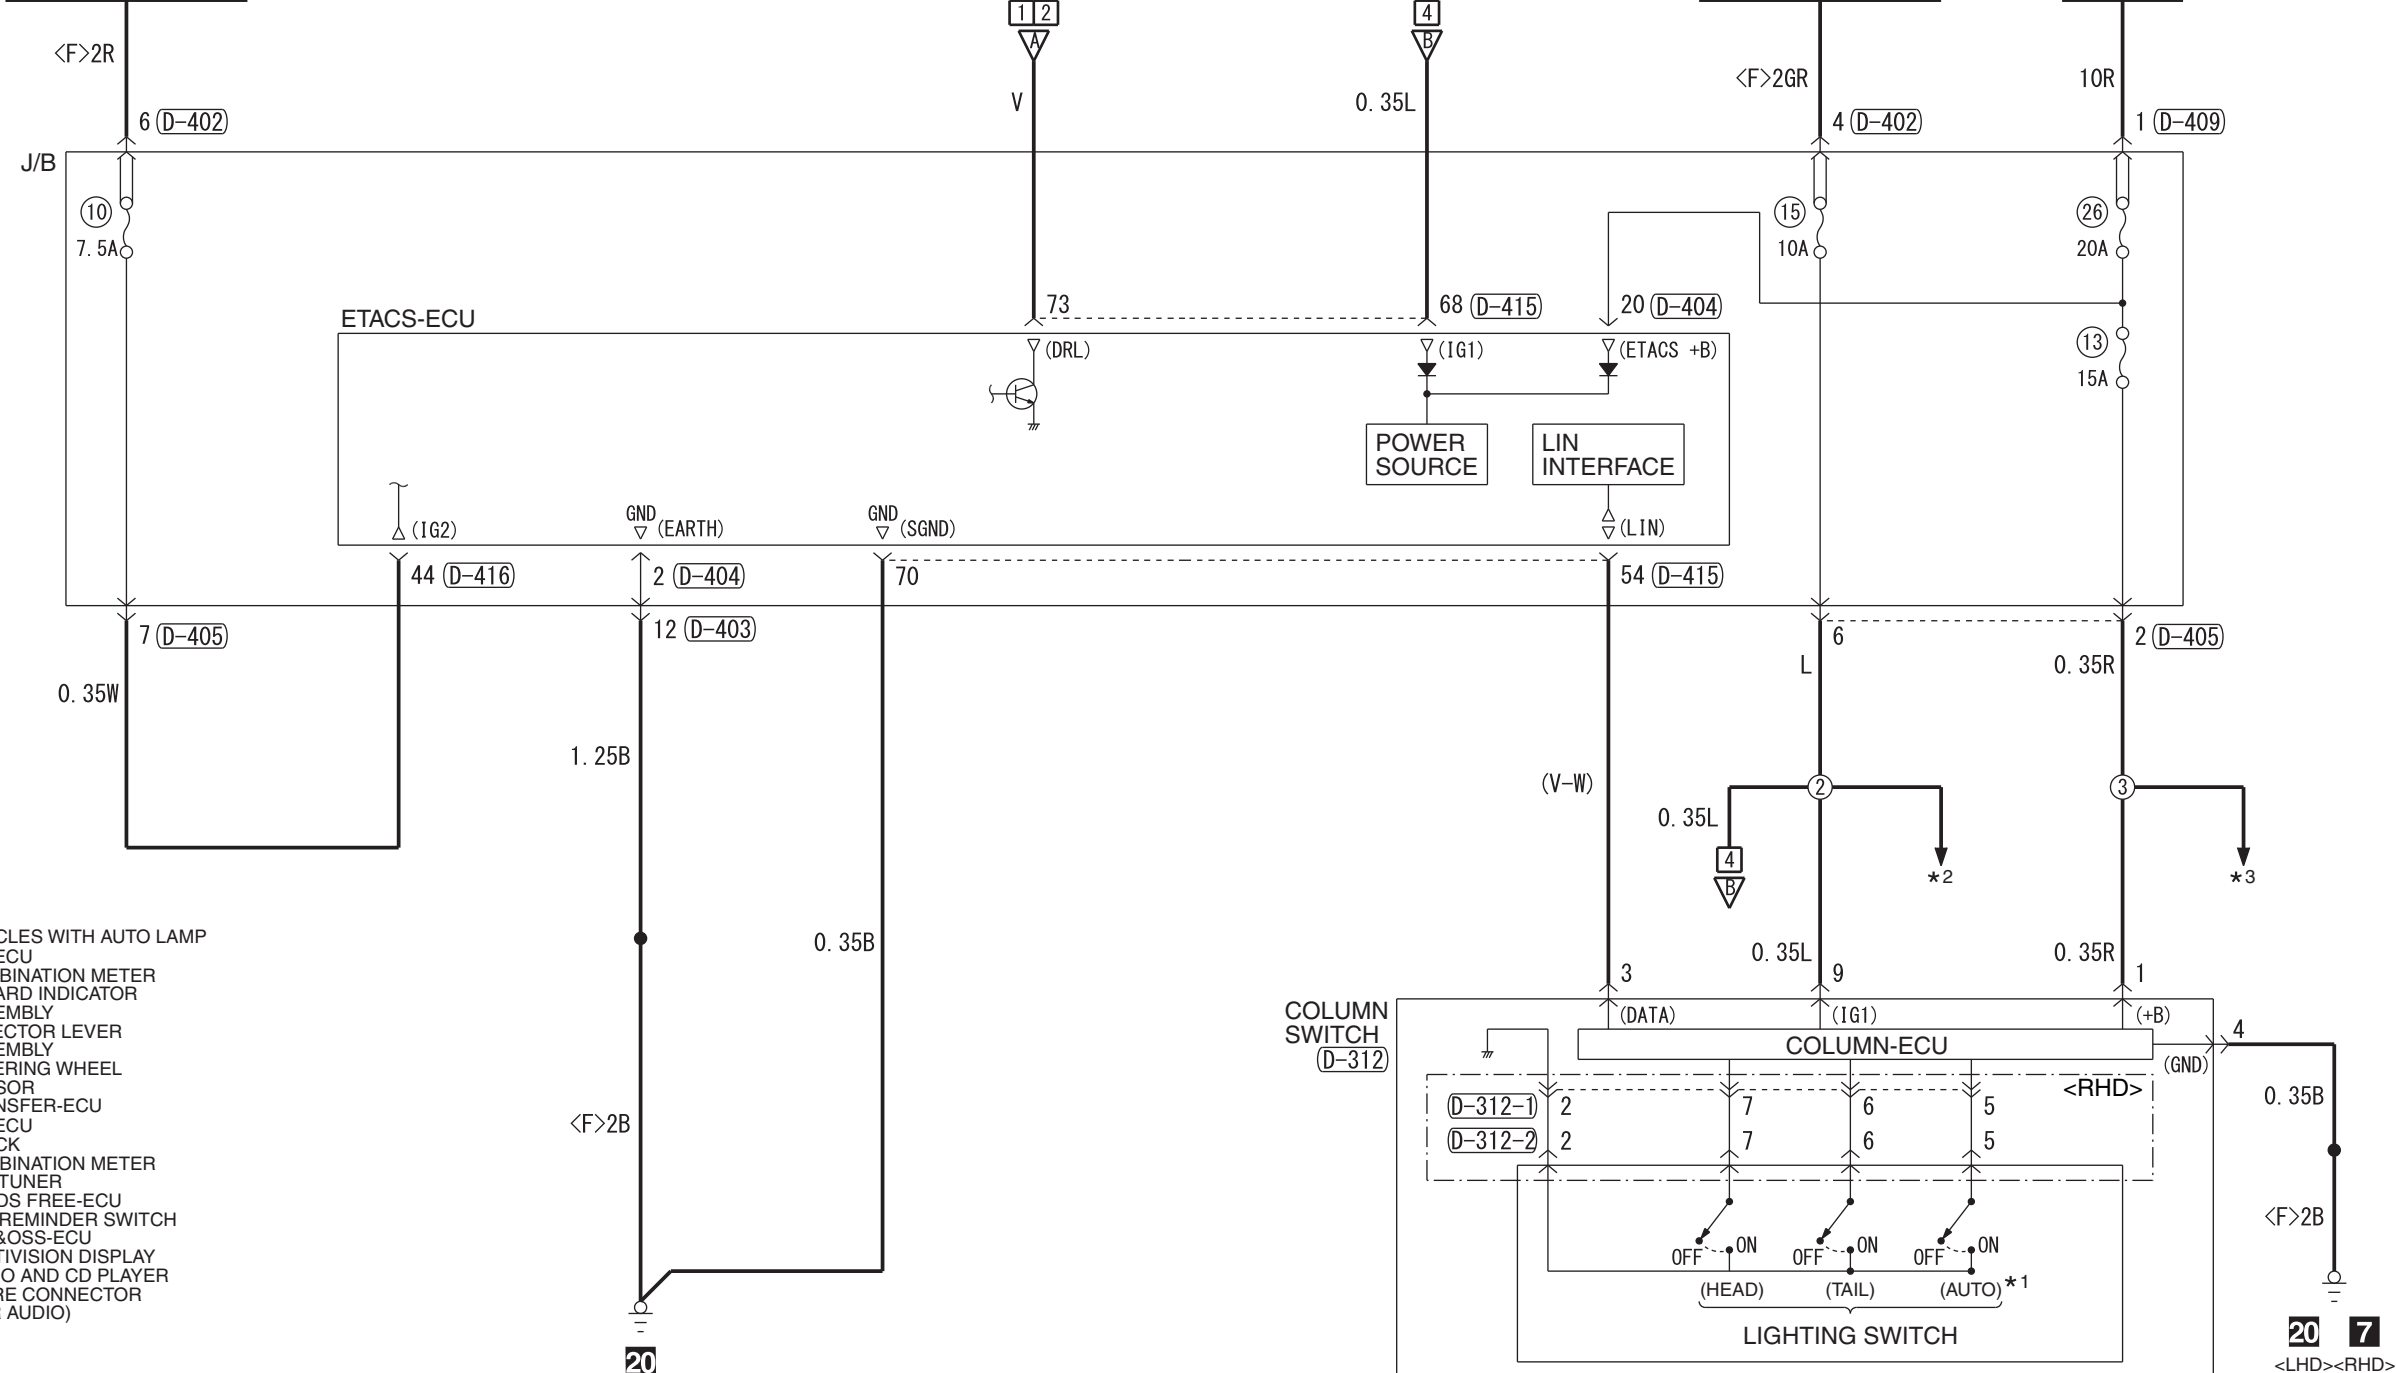

IGNITION SWITCH (IG2) OR IG2 RELAY

DAYTIME RUNNING LAMP RELAY

J/B (FUSE 15)

IGNITION SWITCH (IG1) OR IG1 RELAY

FUSIBLE LINK 2

- NOTE
- \*1: VEHICLES WITH AUTO LAMP
  - \*2: A/C-ECU
    - COMBINATION METER
    - HAZARD INDICATOR ASSEMBLY
    - SELECTOR LEVER ASSEMBLY
    - STEERING WHEEL SENSOR
    - TRANSFER-ECU
  - \*3: A/C-ECU
    - CLOCK
    - COMBINATION METER
    - DAB TUNER
    - HANDS FREE-ECU
    - KEY REMINDER SWITCH
    - KOS&OSS-ECU
    - MULTIVISION DISPLAY
    - RADIO AND CD PLAYER
    - SPARE CONNECTOR (FOR AUDIO)

Wire colour code  
 B : Black LG : Light green G : Green L : Blue W : White Y : Yellow SB : Sky blue BR : Brown  
 O : Orange GR : Grey R : Red P : Pink V : Violet PU : Purple SI : Silver BE : Beige