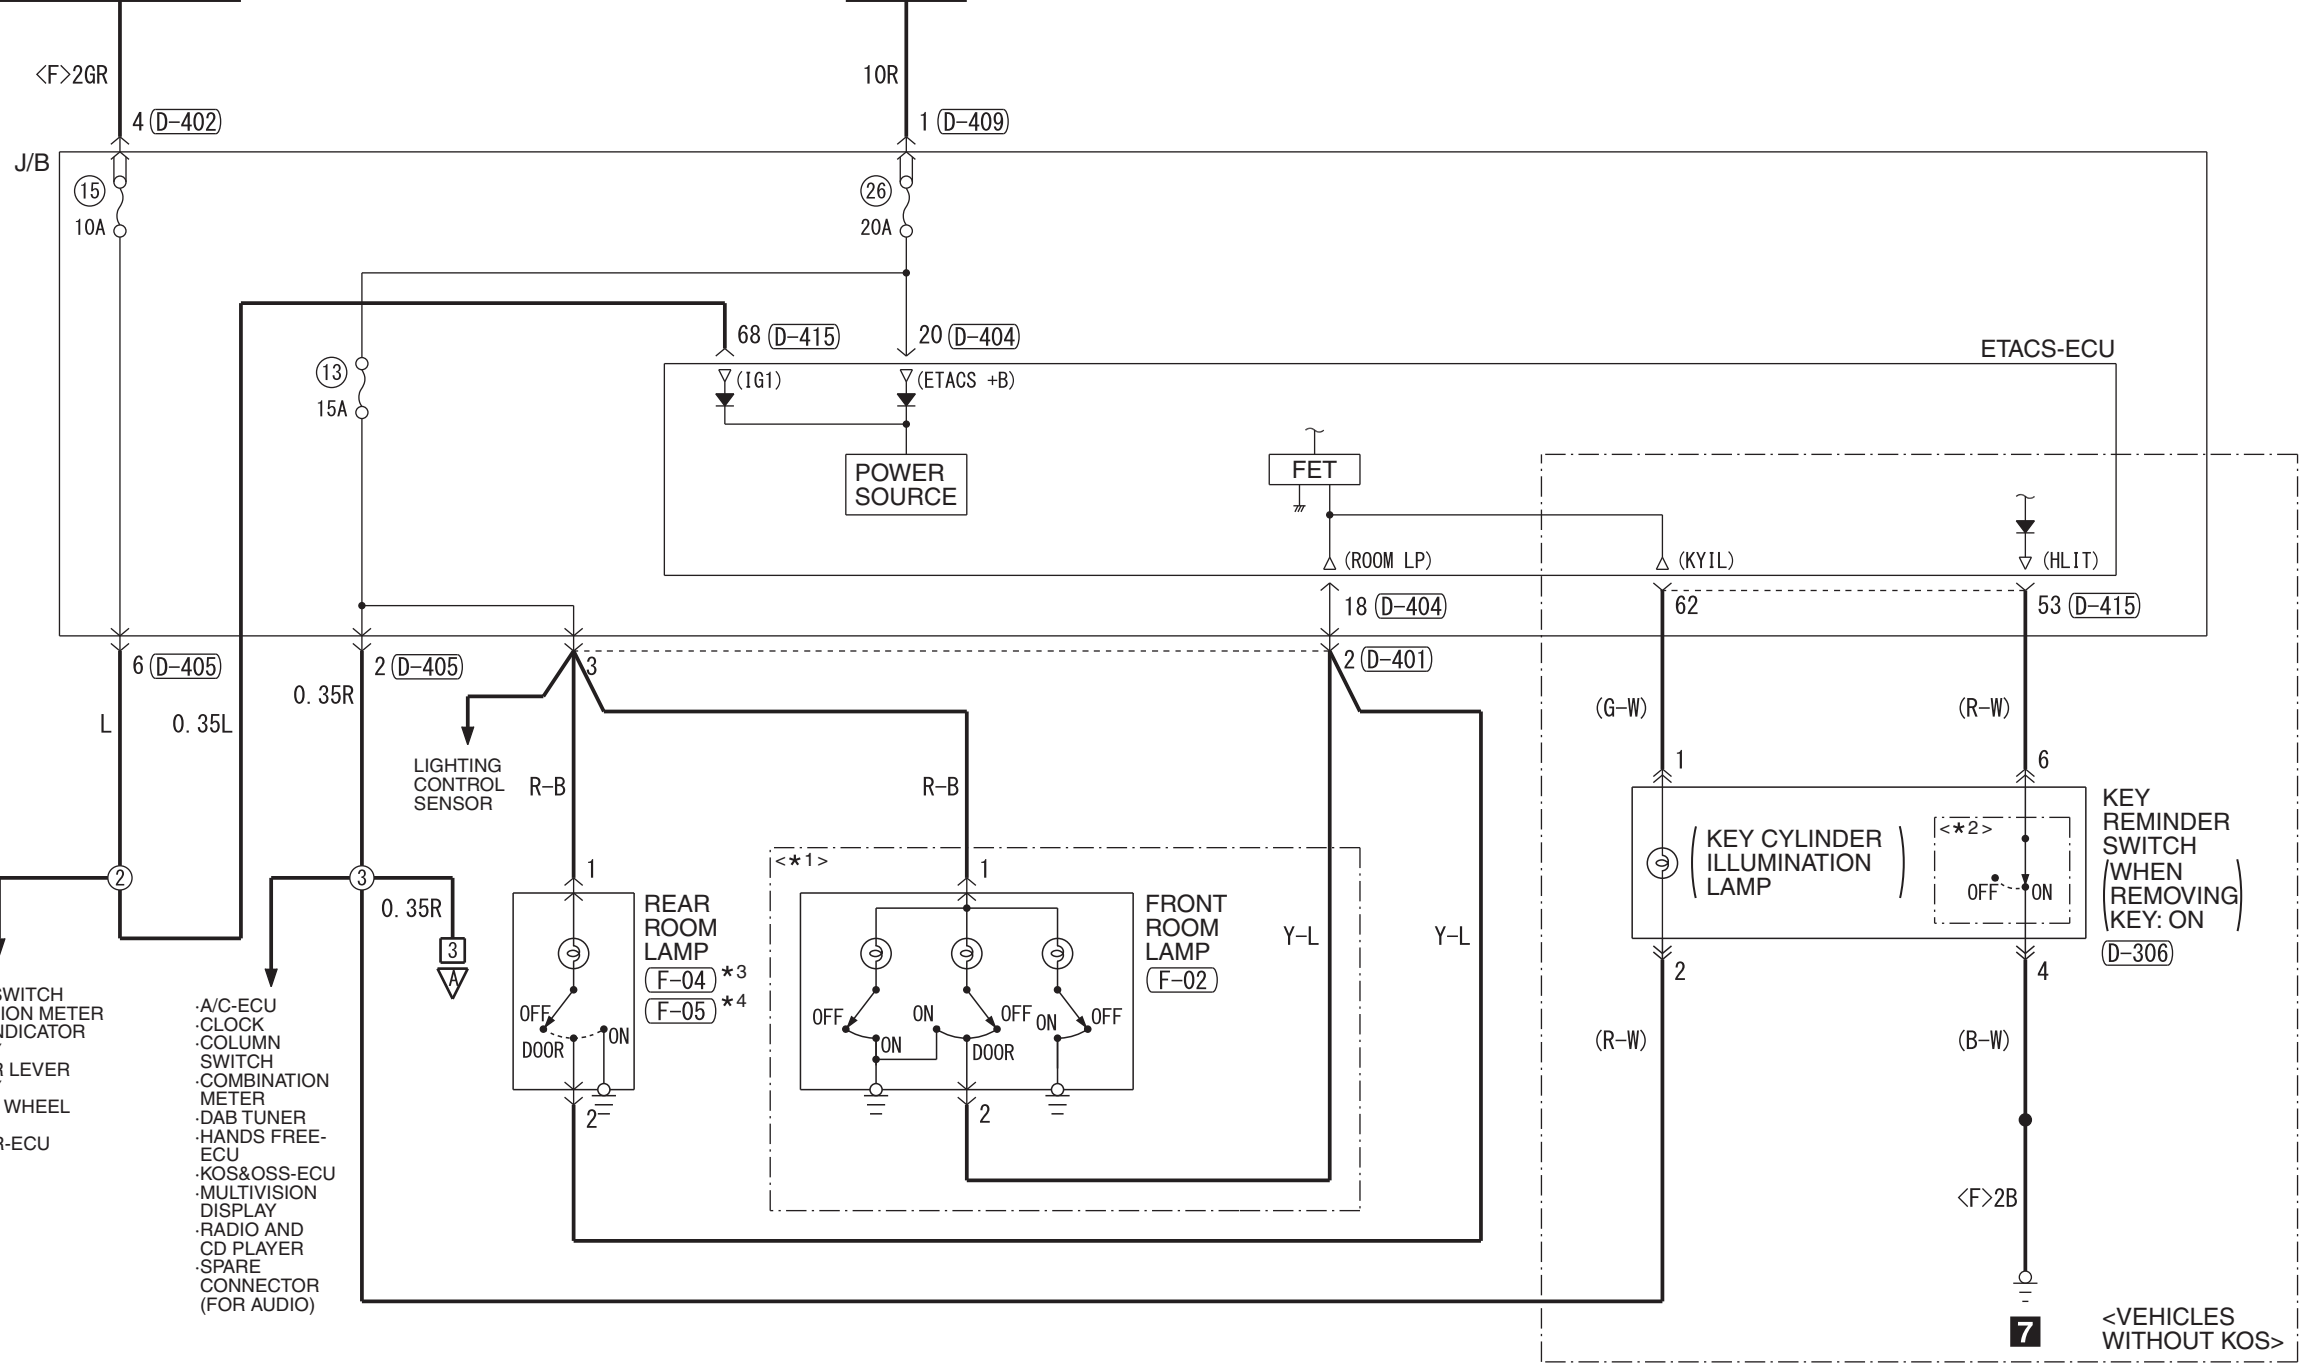

IGNITION SWITCH (IG1) OR IG1 RELAY

FUSIBLE LINK ②

- A/C-ECU
- COLUMN SWITCH
- COMBINATION METER
- HAZARD INDICATOR ASSEMBLY
- SELECTOR LEVER ASSEMBLY
- STEERING WHEEL SENSOR
- TRANSFER-ECU
- A/C-ECU
- CLOCK
- COLUMN SWITCH
- COMBINATION METER
- DAB TUNER
- HANDS FREE-ECU
- KOS&OSS-ECU
- MULTIVISION DISPLAY
- RADIO AND CD PLAYER
- SPARE CONNECTOR (FOR AUDIO)

- NOTE
- \*1: VEHICLES WITH SUNGLASS POCKET
  - \*2: VEHICLES WITH KEYLESS ENTRY SYSTEM
  - \*3: SINGLE CAB
  - \*4: CLUB CAB OR DOUBLE CAB

Wire colour code  
 B: Black LG: Light green G: Green L: Blue W: White Y: Yellow SB: Sky blue BR: Brown  
 O: Orange GR: Grey R: Red P: Pink V: Violet PU: Purple SI: Silver BE: Beige