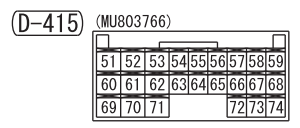

IGNITION SWITCH (IG1) OR IG1 RELAY

FUSIBLE LINK ②

- A/C-ECU
- COLUMN SWITCH
- COMBINATION METER
- HAZARD INDICATOR ASSEMBLY
- SELECTOR LEVER ASSEMBLY
- STEERING WHEEL SENSOR
- TRANSFER-ECU
- A/C-ECU
- CLOCK
- COLUMN SWITCH
- COMBINATION METER
- DAB TUNER
- HANDS FREE-ECU
- KOS&OSS-ECU
- MULTIVISION DISPLAY
- RADIO AND CD PLAYER
- SPARE CONNECTOR (FOR AUDIO)

- NOTE
- \*1: VEHICLES WITH SUNGLASS POCKET
  - \*2: VEHICLES WITH KEYLESS ENTRY SYSTEM
  - \*3: SINGLE CAB
  - \*4: CLUB CAB OR DOUBLE CAB

Wire colour code  
 B: Black LG: Light green G: Green L: Blue W: White Y: Yellow SB: Sky blue BR: Brown  
 O: Orange GR: Grey R: Red P: Pink V: Violet PU: Purple SI: Silver BE: Beige