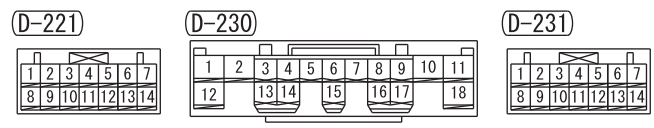

<VEHICLES FOR THAILAND AND GENERAL EXPORT>