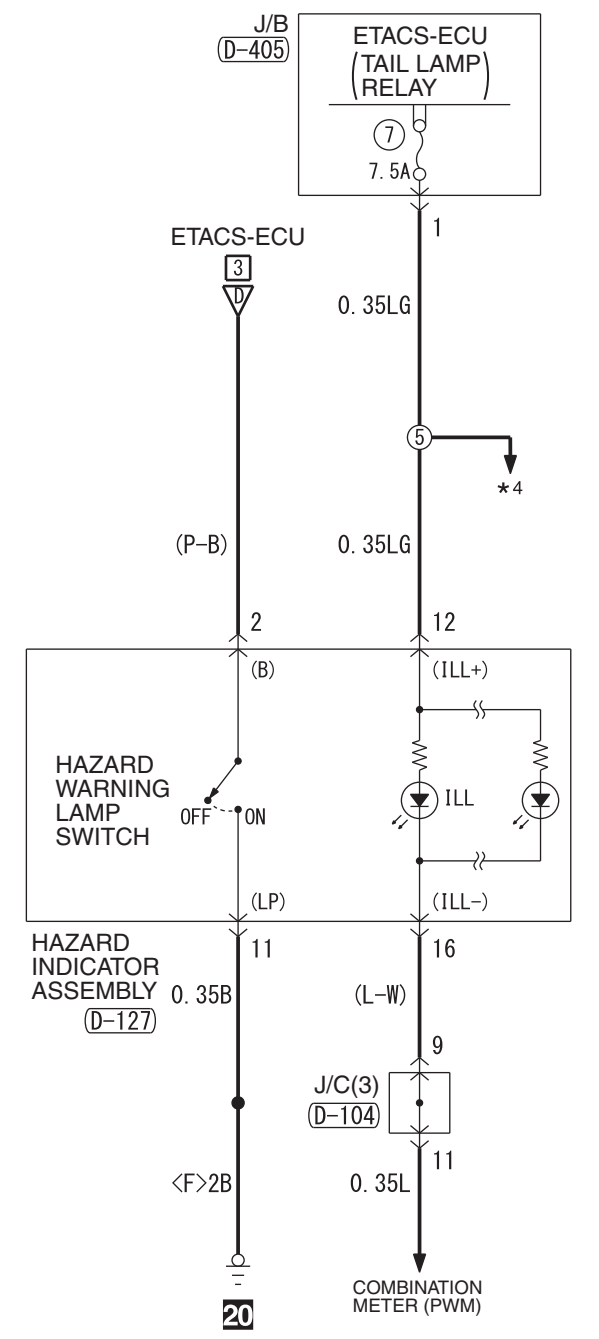

<DOOR MIRROR TYPE>

- NOTE
- \*3: ·A/C-ECU
  - ASC OFF SWITCH
  - CLOCK
  - COMBINATION METER
  - CRUISE CONTROL SWITCH
  - HEADLAMP MANUAL LEVELLING SWITCH
  - HEATER CONTROL PANEL
  - MULTIVISION DISPLAY
  - RADIO AND CD PLAYER
  - SPARE CONNECTOR (FOR AUDIO)
  - STEERING WHEEL MULTI-FUNCTION SWITCH
  - \*4: ·A/C-ECU
  - ASC OFF SWITCH
  - COMBINATION METER
  - CRUISE CONTROL SWITCH
  - DRIVE MODE-SELECTOR
  - GLOVE BOX LAMP
  - HEADLAMP MANUAL LEVELLING SWITCH
  - HEATER CONTROLLER ASSEMBLY
  - MULTIVISION DISPLAY
  - RADIO AND CD PLAYER
  - REAR DIFFERENTIAL LOCK SWITCH
  - SELECTOR LEVER ASSEMBLY
  - STEERING WHEEL MULTI-FUNCTION SWITCH

<VEHICLES FOR THAILAND AND GENERAL EXPORT>

<VEHICLES FOR AUSTRALIA AND NEW ZEALAND>

Wire colour code  
 B : Black LG : Light green G : Green L : Blue W : White Y : Yellow SB : Sky blue BR : Brown  
 O : Orange GR : Grey R : Red P : Pink V : Violet PU : Purple SI : Silver BE : Beige