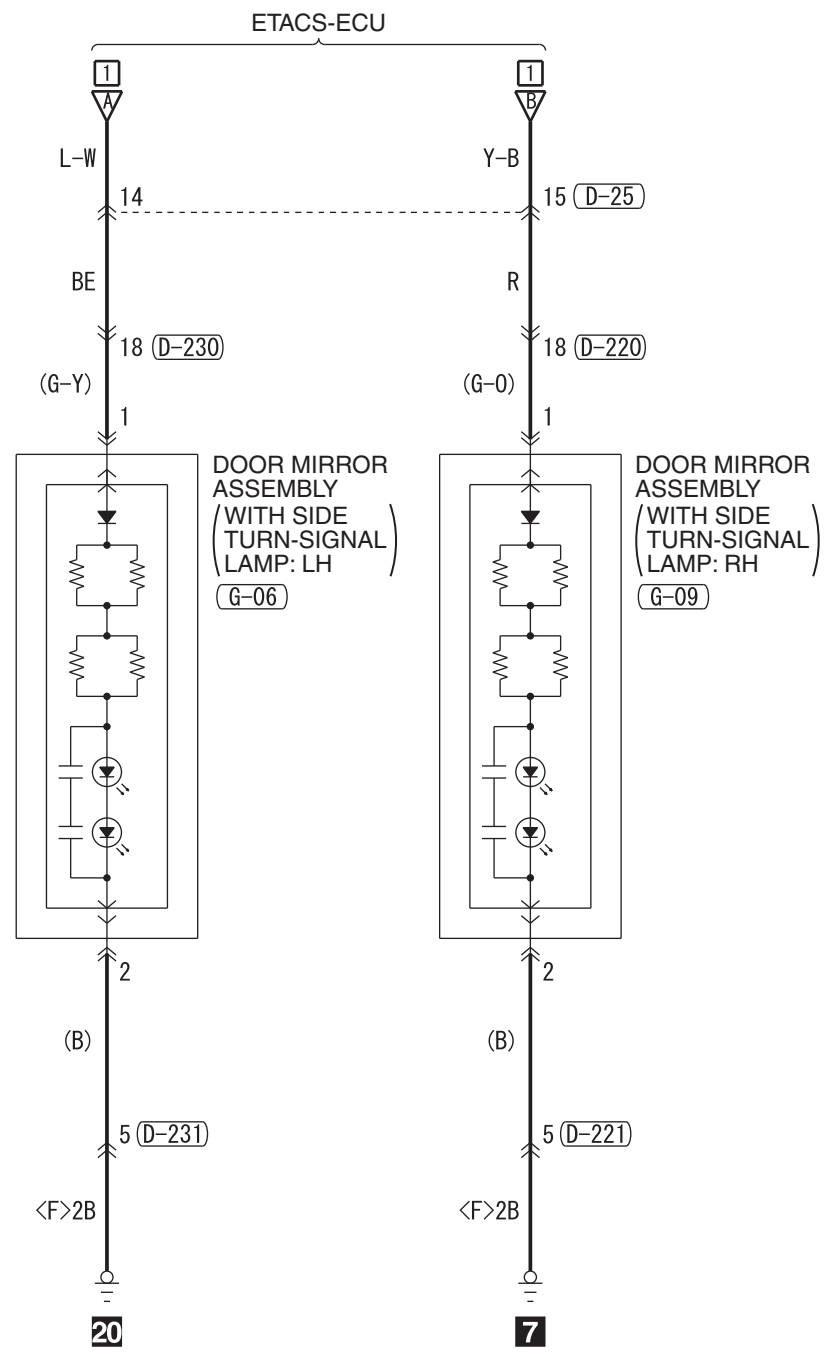

<DOOR MIRROR TYPE>

- NOTE
- \*3: ·A/C-ECU
  - ASC OFF SWITCH
  - CLOCK
  - COMBINATION METER
  - CRUISE CONTROL SWITCH
  - HEADLAMP MANUAL LEVELLING SWITCH
  - HEATER CONTROL PANEL
  - MULTIVISION DISPLAY
  - RADIO AND CD PLAYER
  - SPARE CONNECTOR (FOR AUDIO)
  - STEERING WHEEL MULTI-FUNCTION SWITCH
  - \*4: ·A/C-ECU
  - ASC OFF SWITCH
  - COMBINATION METER
  - CRUISE CONTROL SWITCH
  - DRIVE MODE-SELECTOR
  - GLOVE BOX LAMP
  - HEADLAMP MANUAL LEVELLING SWITCH
  - HEATER CONTROLLER ASSEMBLY
  - MULTIVISION DISPLAY
  - RADIO AND CD PLAYER
  - REAR DIFFERENTIAL LOCK SWITCH
  - SELECTOR LEVER ASSEMBLY
  - STEERING WHEEL MULTI-FUNCTION SWITCH

<VEHICLES FOR THAILAND AND GENERAL EXPORT>

<VEHICLES FOR AUSTRALIA AND NEW ZEALAND>

Wire colour code  
 B : Black LG : Light green G : Green L : Blue W : White Y : Yellow SB : Sky blue BR : Brown  
 O : Orange GR : Grey R : Red P : Pink V : Violet PU : Purple SI : Silver BE : Beige