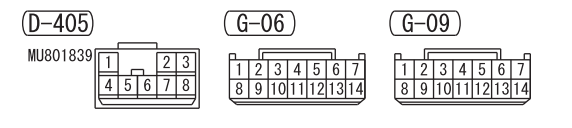

<VEHICLES FOR AUSTRALIA AND NEW ZEALAND>

Wire colour code
B : Black LG : Light green G : Green L : Blue W : White Y : Yellow SB : Sky blue BR : Brown
O : Orange GR : Grey R : Red P : Pink V : Violet PU : Purple SI : Silver BE : Beige