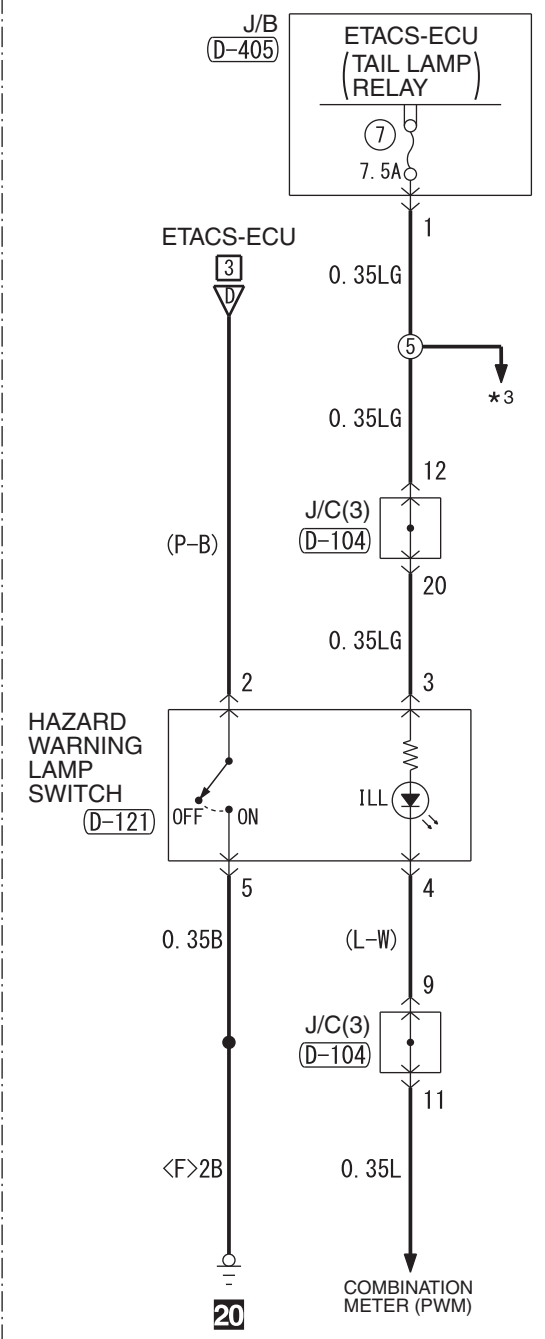

<DOOR MIRROR TYPE>

- NOTE
- \*3: ·A/C-ECU
  - ASC OFF SWITCH
  - CLOCK
  - COMBINATION METER
  - CRUISE CONTROL SWITCH
  - HEADLAMP MANUAL LEVELLING SWITCH
  - HEATER CONTROL PANEL
  - MULTIVISION DISPLAY
  - RADIO AND CD PLAYER
  - SPARE CONNECTOR (FOR AUDIO)
  - STEERING WHEEL MULTI-FUNCTION SWITCH
  - \*4: ·A/C-ECU
  - ASC OFF SWITCH
  - COMBINATION METER
  - CRUISE CONTROL SWITCH
  - DRIVE MODE-SELECTOR
  - GLOVE BOX LAMP
  - HEADLAMP MANUAL LEVELLING SWITCH
  - HEATER CONTROLLER ASSEMBLY
  - MULTIVISION DISPLAY
  - RADIO AND CD PLAYER
  - REAR DIFFERENTIAL LOCK SWITCH
  - SELECTOR LEVER ASSEMBLY
  - STEERING WHEEL MULTI-FUNCTION SWITCH

<VEHICLES FOR THAILAND AND GENERAL EXPORT>

<VEHICLES FOR AUSTRALIA AND NEW ZEALAND>

Wire colour code  
 B : Black LG : Light green G : Green L : Blue W : White Y : Yellow SB : Sky blue BR : Brown  
 O : Orange GR : Grey R : Red P : Pink V : Violet PU : Purple SI : Silver BE : Beige