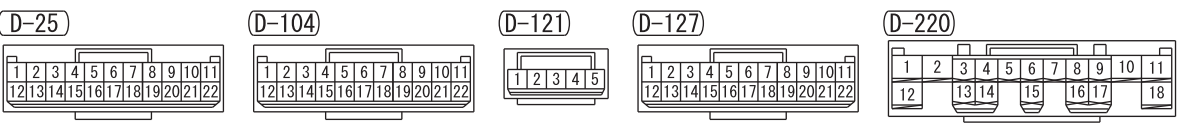

<DOOR MIRROR TYPE>

- NOTE
- \*3: ·A/C-ECU
  - ASC OFF SWITCH
  - CLOCK
  - COMBINATION METER
  - CRUISE CONTROL SWITCH
  - HEADLAMP MANUAL LEVELLING SWITCH
  - HEATER CONTROL PANEL
  - MULTIVISION DISPLAY
  - RADIO AND CD PLAYER
  - SPARE CONNECTOR (FOR AUDIO)
  - STEERING WHEEL MULTI-FUNCTION SWITCH
  - \*4: ·A/C-ECU
  - ASC OFF SWITCH
  - COMBINATION METER
  - CRUISE CONTROL SWITCH
  - DRIVE MODE-SELECTOR
  - GLOVE BOX LAMP
  - HEADLAMP MANUAL LEVELLING SWITCH
  - HEATER CONTROLLER ASSEMBLY
  - MULTIVISION DISPLAY
  - RADIO AND CD PLAYER
  - REAR DIFFERENTIAL LOCK SWITCH
  - SELECTOR LEVER ASSEMBLY
  - STEERING WHEEL MULTI-FUNCTION SWITCH