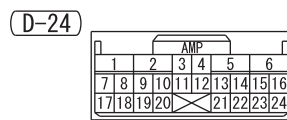

J/B (FUSE ⑫)

<VEHICLES WITH SELECTOR "P" POSITION-LINKED DOOR UNLOCKING FUNCTION>

<VEHICLES WITH KOS>

- A/C-ECU
- CLOCK
- COLUMN SWITCH
- COMBINATION METER
- HANDS FREE-ECU
- RADIO AND CD PLAYER
- SPARE CONNECTOR (FOR AUDIO)

Wire colour code
 B : Black LG : Light green G : Green L : Blue W : White Y : Yellow SB : Sky blue BR : Brown
 O : Orange GR : Grey R : Red P : Pink V : Violet PU : Purple SI : Silver BE : Beige