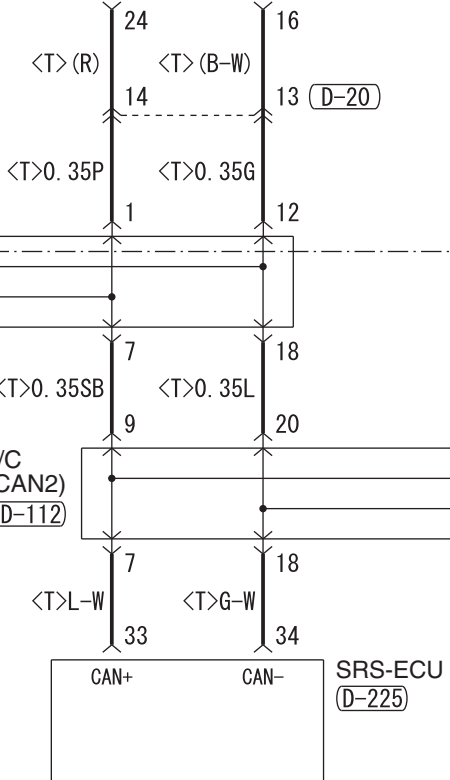

J/B (FUSE ⑫)

<VEHICLES WITH SELECTOR "P" POSITION-LINKED DOOR UNLOCKING FUNCTION>

<VEHICLES WITH KOS>

- A/C-ECU
- CLOCK
- COLUMN SWITCH
- COMBINATION METER
- HANDS FREE-ECU
- RADIO AND CD PLAYER
- SPARE CONNECTOR (FOR AUDIO)

Wire colour code
 B : Black LG : Light green G : Green L : Blue W : White Y : Yellow SB : Sky blue BR : Brown
 O : Orange GR : Grey R : Red P : Pink V : Violet PU : Purple SI : Silver BE : Beige