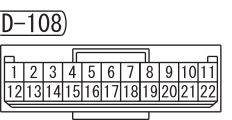

J/B (FUSE ⑫)

<VEHICLES WITH SELECTOR "P" POSITION-LINKED DOOR UNLOCKING FUNCTION>

<VEHICLES WITH KOS>

- A/C-ECU
- CLOCK
- COLUMN SWITCH
- COMBINATION METER
- HANDS FREE-ECU
- RADIO AND CD PLAYER
- SPARE CONNECTOR (FOR AUDIO)