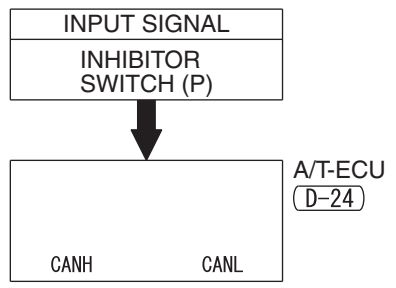

J/B (FUSE ⑫)

<VEHICLES WITH SELECTOR "P" POSITION-LINKED DOOR UNLOCKING FUNCTION>

<VEHICLES WITH KOS>

- A/C-ECU
- CLOCK
- COLUMN SWITCH
- COMBINATION METER
- HANDS FREE-ECU
- RADIO AND CD PLAYER
- SPARE CONNECTOR (FOR AUDIO)

Wire colour code
 B : Black LG : Light green G : Green L : Blue W : White Y : Yellow SB : Sky blue BR : Brown
 O : Orange GR : Grey R : Red P : Pink V : Violet PU : Purple SI : Silver BE : Beige