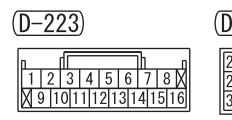

J/B (FUSE ⑫)

<VEHICLES WITH SELECTOR "P" POSITION-LINKED DOOR UNLOCKING FUNCTION>

<VEHICLES WITH KOS>

- A/C-ECU
- CLOCK
- COLUMN SWITCH
- COMBINATION METER
- HANDS FREE-ECU
- RADIO AND CD PLAYER
- SPARE CONNECTOR (FOR AUDIO)

Wire colour code
 B : Black LG : Light green G : Green L : Blue W : White Y : Yellow SB : Sky blue BR : Brown
 O : Orange GR : Grey R : Red P : Pink V : Violet PU : Purple SI : Silver BE : Beige