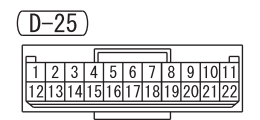

J/B (FUSE ⑫)

<VEHICLES WITH SELECTOR "P" POSITION-LINKED DOOR UNLOCKING FUNCTION>

<VEHICLES WITH KOS>

- A/C-ECU
- CLOCK
- COLUMN SWITCH
- COMBINATION METER
- HANDS FREE-ECU
- RADIO AND CD PLAYER
- SPARE CONNECTOR (FOR AUDIO)