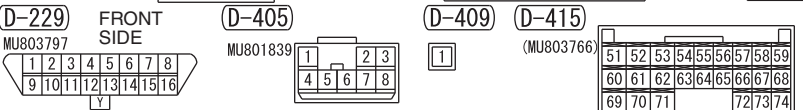

J/B (FUSE ⑫)

<VEHICLES WITH SELECTOR "P" POSITION-LINKED DOOR UNLOCKING FUNCTION>

<VEHICLES WITH KOS>

- A/C-ECU
- CLOCK
- COLUMN SWITCH
- COMBINATION METER
- HANDS FREE-ECU
- RADIO AND CD PLAYER
- SPARE CONNECTOR (FOR AUDIO)

Wire colour code
 B : Black LG : Light green G : Green L : Blue W : White Y : Yellow SB : Sky blue BR : Brown
 O : Orange GR : Grey R : Red P : Pink V : Violet PU : Purple SI : Silver BE : Beige