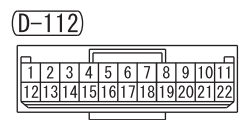

J/B (FUSE ⑫)

<VEHICLES WITH SELECTOR "P" POSITION-LINKED DOOR UNLOCKING FUNCTION>

<VEHICLES WITH KOS>

- A/C-ECU
- CLOCK
- COLUMN SWITCH
- COMBINATION METER
- HANDS FREE-ECU
- RADIO AND CD PLAYER
- SPARE CONNECTOR (FOR AUDIO)