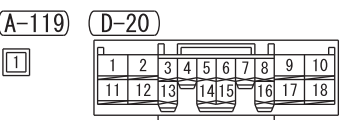

J/B (FUSE ⑫)

<VEHICLES WITH SELECTOR "P" POSITION-LINKED DOOR UNLOCKING FUNCTION>

<VEHICLES WITH KOS>

- A/C-ECU
- CLOCK
- COLUMN SWITCH
- COMBINATION METER
- HANDS FREE-ECU
- RADIO AND CD PLAYER
- SPARE CONNECTOR (FOR AUDIO)

Wire colour code
 B : Black LG : Light green G : Green L : Blue W : White Y : Yellow SB : Sky blue BR : Brown
 O : Orange GR : Grey R : Red P : Pink V : Violet PU : Purple SI : Silver BE : Beige