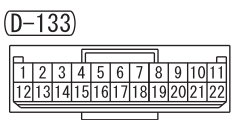

J/B (FUSE ⑫)

<VEHICLES WITH SELECTOR "P" POSITION-LINKED DOOR UNLOCKING FUNCTION>

<VEHICLES WITH KOS>

- A/C-ECU
- CLOCK
- COLUMN SWITCH
- COMBINATION METER
- HANDS FREE-ECU
- RADIO AND CD PLAYER
- SPARE CONNECTOR (FOR AUDIO)