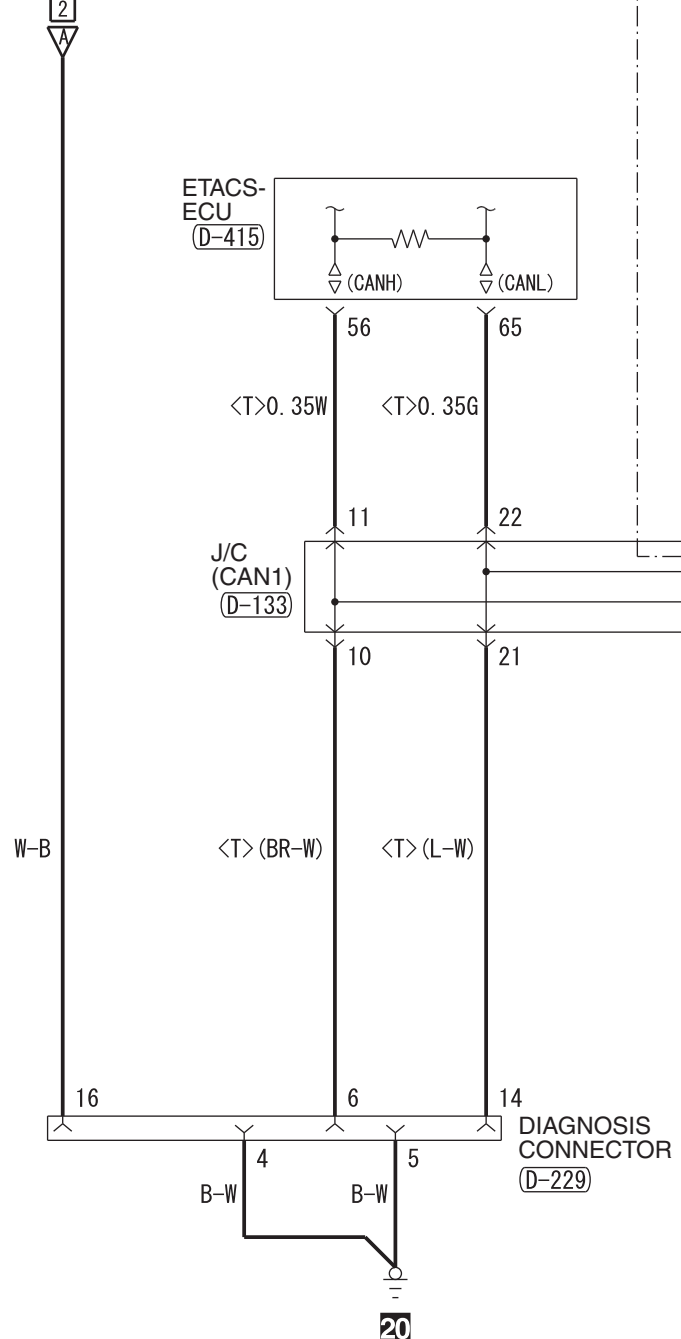

J/B (FUSE ⑫)

<VEHICLES WITH SELECTOR "P" POSITION-LINKED DOOR UNLOCKING FUNCTION>

<VEHICLES WITH KOS>

- A/C-ECU
- CLOCK
- COLUMN SWITCH
- COMBINATION METER
- HANDS FREE-ECU
- RADIO AND CD PLAYER
- SPARE CONNECTOR (FOR AUDIO)

Wire colour code
 B : Black LG : Light green G : Green L : Blue W : White Y : Yellow SB : Sky blue BR : Brown
 O : Orange GR : Grey R : Red P : Pink V : Violet PU : Purple SI : Silver BE : Beige