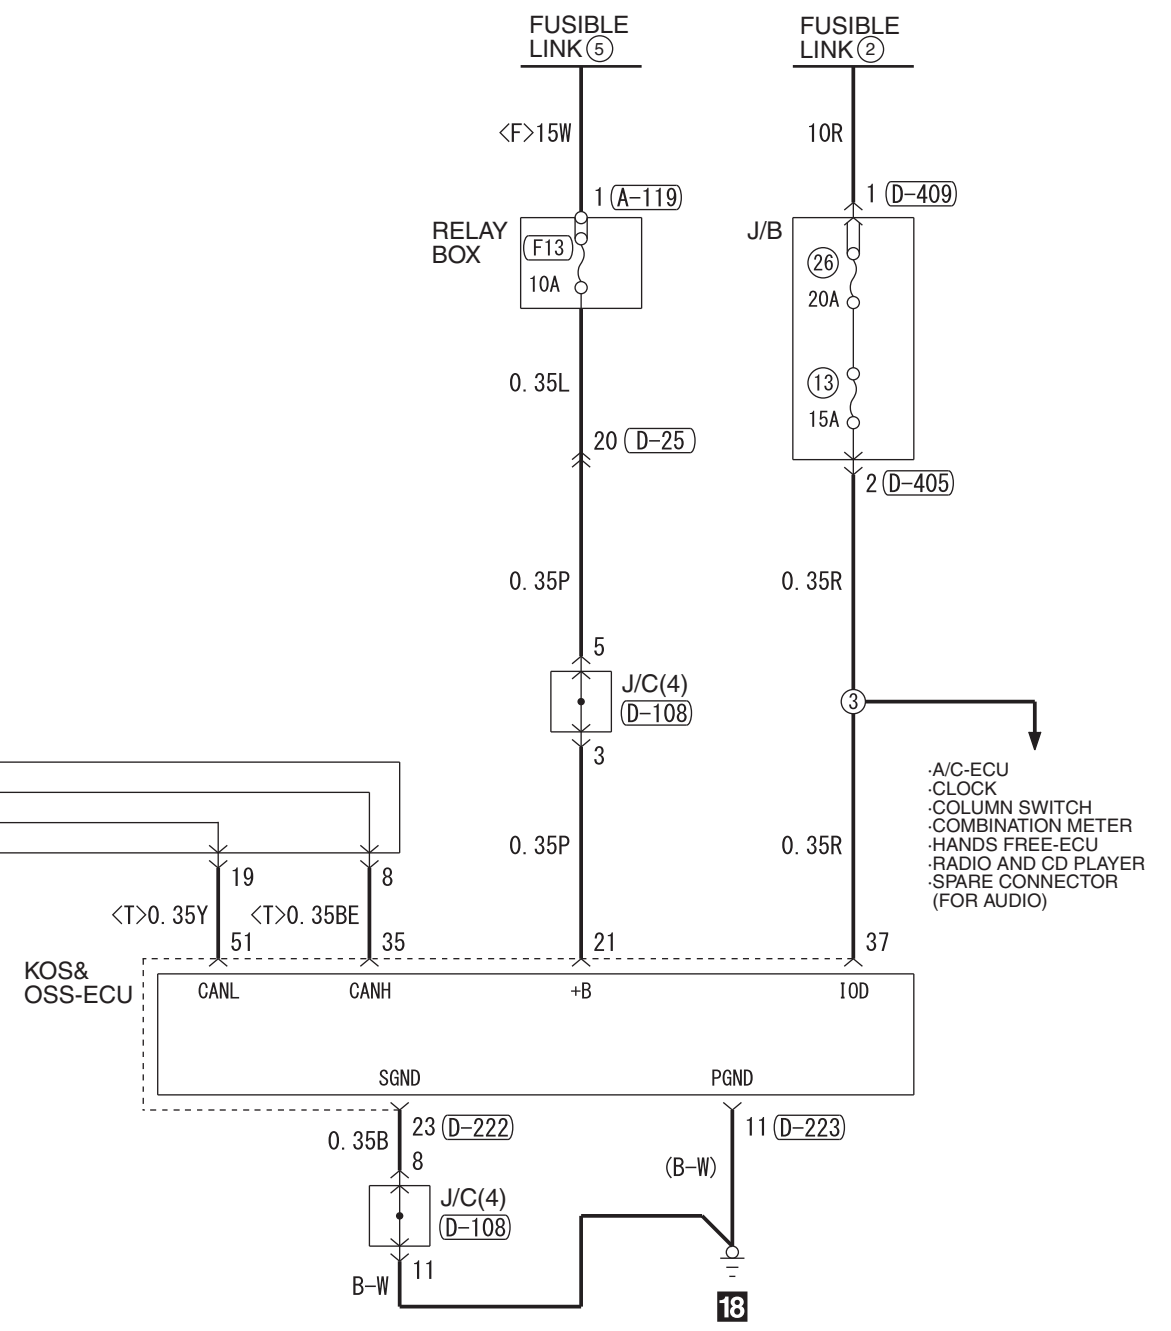

J/B (FUSE ⑫)

<VEHICLES WITH SELECTOR "P" POSITION-LINKED DOOR UNLOCKING FUNCTION>

<VEHICLES WITH KOS>

- A/C-ECU
- CLOCK
- COLUMN SWITCH
- COMBINATION METER
- HANDS FREE-ECU
- RADIO AND CD PLAYER
- SPARE CONNECTOR (FOR AUDIO)

Wire colour code
 B : Black LG : Light green G : Green L : Blue W : White Y : Yellow SB : Sky blue BR : Brown
 O : Orange GR : Grey R : Red P : Pink V : Violet PU : Purple SI : Silver BE : Beige